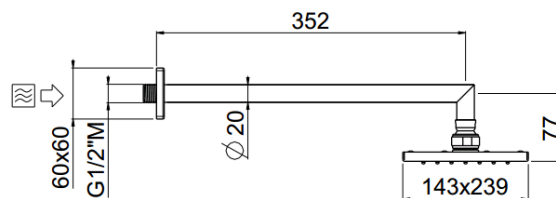

Select 3

Select 3 240x140
26470C35-CR

TECHNICAL INFORMATION

Single-function square shower head 240x140, non-liming, inspectable, in brass/inox with wall mounted shower arm in brass 18x18 1/2"mm, 35 cm. CHROME

Flow rate:
5 l/min

FEATURES

Rain jet

Non-liming

PICTURE

TECHNICAL DRAWING

SPARE PARTS

FINISHINGS