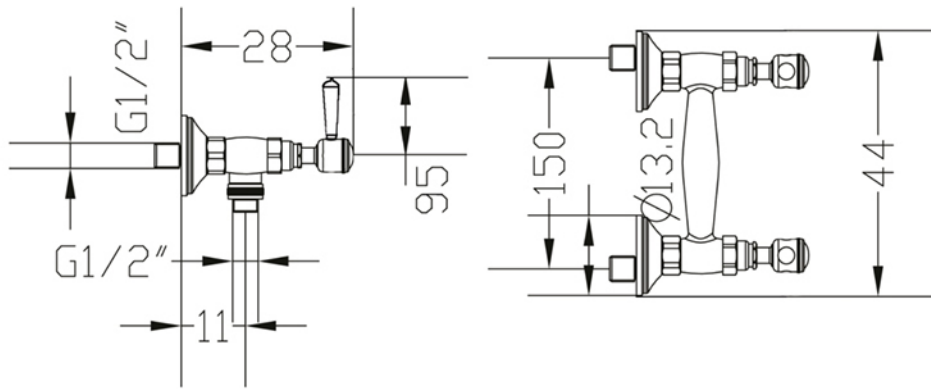

Vm 9 13 19 23 27  
Kg/cm<sup>2</sup> 0,5 1 2 3 4

BERKELEY Collection	
Code	Description
8328-C 8329-I/N/O/OR 8329-B/ND/R	<b>Berkeley external shower mixer</b> Chrome Incalux, Nickel, Dark Gold, Rose Gold Bronze, Dark Nickel, Copper
8710-C 8711-I/N/O/OR 8711-B/ND/R	<b>Exposed riser pipe kit</b> Chrome Incalux, Nickel, Dark Gold, Rose Gold Bronze, Dark Nickel, Copper
8720-C 8721-I/N/O/OR 8721-B/ND/R	<b>Exposed diverter with cradle and handshower</b> Chrome Incalux, Nickel, Dark Gold, Rose Gold Bronze, Dark Nickel, Copper

**GH**  
GENTRY HOME

Verona - Italy  
tel. +39 045 8006917  
fax. +39 045 8020111  
gentry-home.com

BERKELEY Collection	
Code	Description
0113-C 0114-I/N/O/OR 0114-B/ND/R	<b>Shower rose 20 cm</b> Chrome Incalux, Nickel, Dark Gold, Rose Gold Bronze, Dark Nickel, Copper

**GH**  
GENTRY HOME

Verona - Italy  
tel. +39 045 8006917  
fax. +39 045 8020111  
gentry-home.com

BERKELEY Collection	
Code	Description
0115-C 0116-I/N/O/OR 0116-B/ND/R	<b>Shower rose 30 cm</b> Chrome Incalux, Nickel, Dark Gold, Rose Gold Bronze, Dark Nickel, Copper