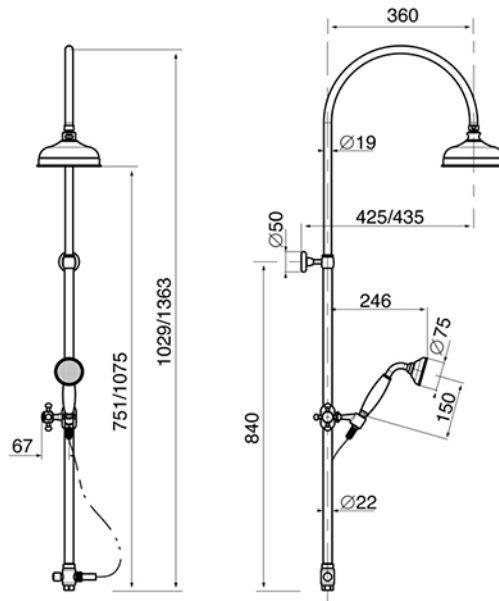

Vm 9 13 19 23 27  
Kg/cm<sup>2</sup> 0,5 1 2 3 4

BERKELEY Collection	
Code	Description
8328-C 8329-I/N/O/OR 8329-B/ND/R	<b>Berkeley external shower mixer</b> Chrome Incalux, Nickel, Dark Gold, Rose Gold Bronze, Dark Nickel, Copper
8710-C 8711-I/N/O/OR 8711-B/ND/R	<b>Exposed riser pipe kit</b> Chrome Incalux, Nickel, Dark Gold, Rose Gold Bronze, Dark Nickel, Copper
8720-C 8721-I/N/O/OR 8721-B/ND/R	<b>Exposed diverter with cradle and handshower</b> Chrome Incalux, Nickel, Dark Gold, Rose Gold Bronze, Dark Nickel, Copper

**GH**  
GENTRY HOME

Verona - Italy  
tel. +39 045 8006917  
fax. +39 045 8020111  
gentry-home.com

BERKELEY Collection	
Code	Description
0113-C 0114-I/N/O/OR 0114-B/ND/R	<b>Shower rose 20 cm</b> Chrome Incalux, Nickel, Dark Gold, Rose Gold Bronze, Dark Nickel, Copper

**GH**  
GENTRY HOME

Verona - Italy  
tel. +39 045 8006917  
fax. +39 045 8020111  
gentry-home.com

BERKELEY Collection	
Code	Description
0115-C 0116-I/N/O/OR 0116-B/ND/R	<b>Shower rose 30 cm</b> Chrome Incalux, Nickel, Dark Gold, Rose Gold Bronze, Dark Nickel, Copper