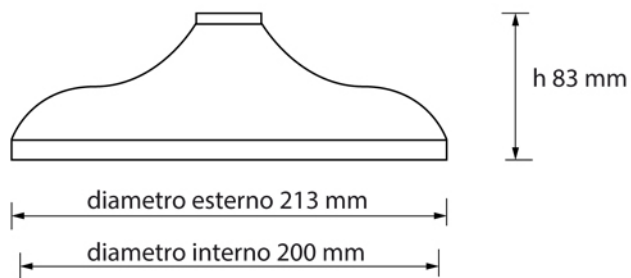

Vm 9 13 19 23 27  
Kg/cm<sup>2</sup> 0,5 1 2 3 4

BERKELEY Collection	
Code	Description
8328-C 8329-I/N/O/OR 8329-B/ND/R	<b>Berkeley external shower mixer</b> Chrome Incalux, Nickel, Dark Gold, Rose Gold Bronze, Dark Nickel, Copper
8710-C 8711-I/N/O/OR 8711-B/ND/R	<b>Exposed riser pipe kit</b> Chrome Incalux, Nickel, Dark Gold, Rose Gold Bronze, Dark Nickel, Copper
8720-C 8721-I/N/O/OR 8721-B/ND/R	<b>Exposed diverter with cradle and handshower</b> Chrome Incalux, Nickel, Dark Gold, Rose Gold Bronze, Dark Nickel, Copper

**GH**  
GENTRY HOME

Verona - Italy  
tel. +39 045 8006917  
fax. +39 045 8020111  
gentry-home.com

BERKELEY Collection	
Code	Description
0113-C 0114-I/N/O/OR 0114-B/ND/R	<b>Shower rose 20 cm</b> Chrome Incalux, Nickel, Dark Gold, Rose Gold Bronze, Dark Nickel, Copper

**GH**  
GENTRY HOME

Verona - Italy  
tel. +39 045 8006917  
fax. +39 045 8020111  
gentry-home.com

BERKELEY Collection	
Code	Description
0115-C 0116-I/N/O/OR 0116-B/ND/R	<b>Shower rose 30 cm</b> Chrome Incalux, Nickel, Dark Gold, Rose Gold Bronze, Dark Nickel, Copper