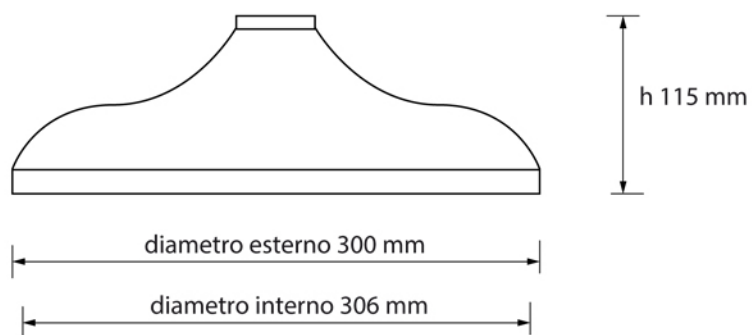

Vm 9 13 19 23 27  
Kg/cm<sup>2</sup> 0,5 1 2 3 4

BERKELEY Collection	
Code	Description
8328-C 8329-I/N/O/OR 8329-B/ND/R	<b>Berkeley external shower mixer</b> Chrome Incalux, Nickel, Dark Gold, Rose Gold Bronze, Dark Nickel, Copper
8710-C 8711-I/N/O/OR 8711-B/ND/R	<b>Exposed riser pipe kit</b> Chrome Incalux, Nickel, Dark Gold, Rose Gold Bronze, Dark Nickel, Copper
8720-C 8721-I/N/O/OR 8721-B/ND/R	<b>Exposed diverter with cradle and handshower</b> Chrome Incalux, Nickel, Dark Gold, Rose Gold Bronze, Dark Nickel, Copper

**GH**  
GENTRY HOME

Verona - Italy  
tel. +39 045 8006917  
fax. +39 045 8020111  
gentry-home.com

BERKELEY Collection	
Code	Description
0113-C 0114-I/N/O/OR 0114-B/ND/R	<b>Shower rose 20 cm</b> Chrome Incalux, Nickel, Dark Gold, Rose Gold Bronze, Dark Nickel, Copper

**GH**  
GENTRY HOME

Verona - Italy  
tel. +39 045 8006917  
fax. +39 045 8020111  
gentry-home.com

BERKELEY Collection	
Code	Description
0115-C 0116-I/N/O/OR 0116-B/ND/R	<b>Shower rose 30 cm</b> Chrome Incalux, Nickel, Dark Gold, Rose Gold Bronze, Dark Nickel, Copper