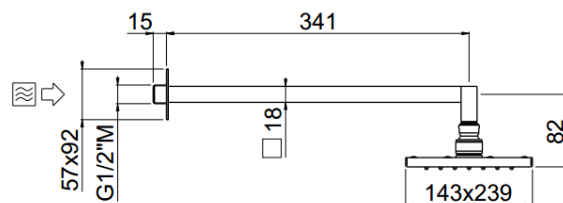

Select

Select 240x140
27470C35-CR

TECHNICAL INFORMATION

Single-function square shower head 240x140, non-liming, inspectable, in brass/inox with wall mounted square shower arm in brass 18x18 1/2"mm, 35 cm. CHROME

Flow rate:
5 l/min

FEATURES

Rain jet

Non-liming

PICTURE

TECHNICAL DRAWING

SPARE PARTS

FINISHINGS