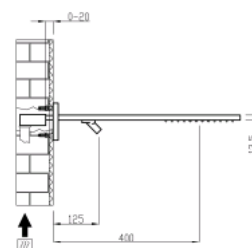

YES

YES BRASS
26852-CR

TECHNICAL INFORMATION

Rectangular wall shower head in brass, 144 non-liming nozzles of which 16 nozzles for soft jet, inspectable and serviceable. 3 jets: rain, soft, cascade. CHROME

Flow rate:
10 l/min

PICTURE

SPARE PARTS

FEATURES

Rain jet

Soft jet

Waterfall jet

Non-liming

inspectable
rectangular

TECHNICAL DRAWING

FINISHINGS