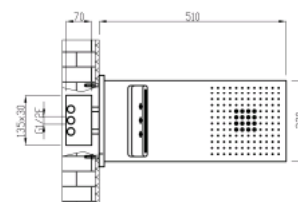

YES

YES BRASS
26852-CR

TECHNICAL INFORMATION

Rectangular wall shower head in brass, 144 non-liming nozzles of which 16 nozzles for soft jet, inspectable and serviceable. 3 jets: rain, soft, cascade. CHROME

Flow rate:
10 l/min

PICTURE

SPARE PARTS

FEATURES

Rain jet

Soft jet

Waterfall jet

Non-liming

inspectable
rectangular

TECHNICAL DRAWING

FINISHINGS