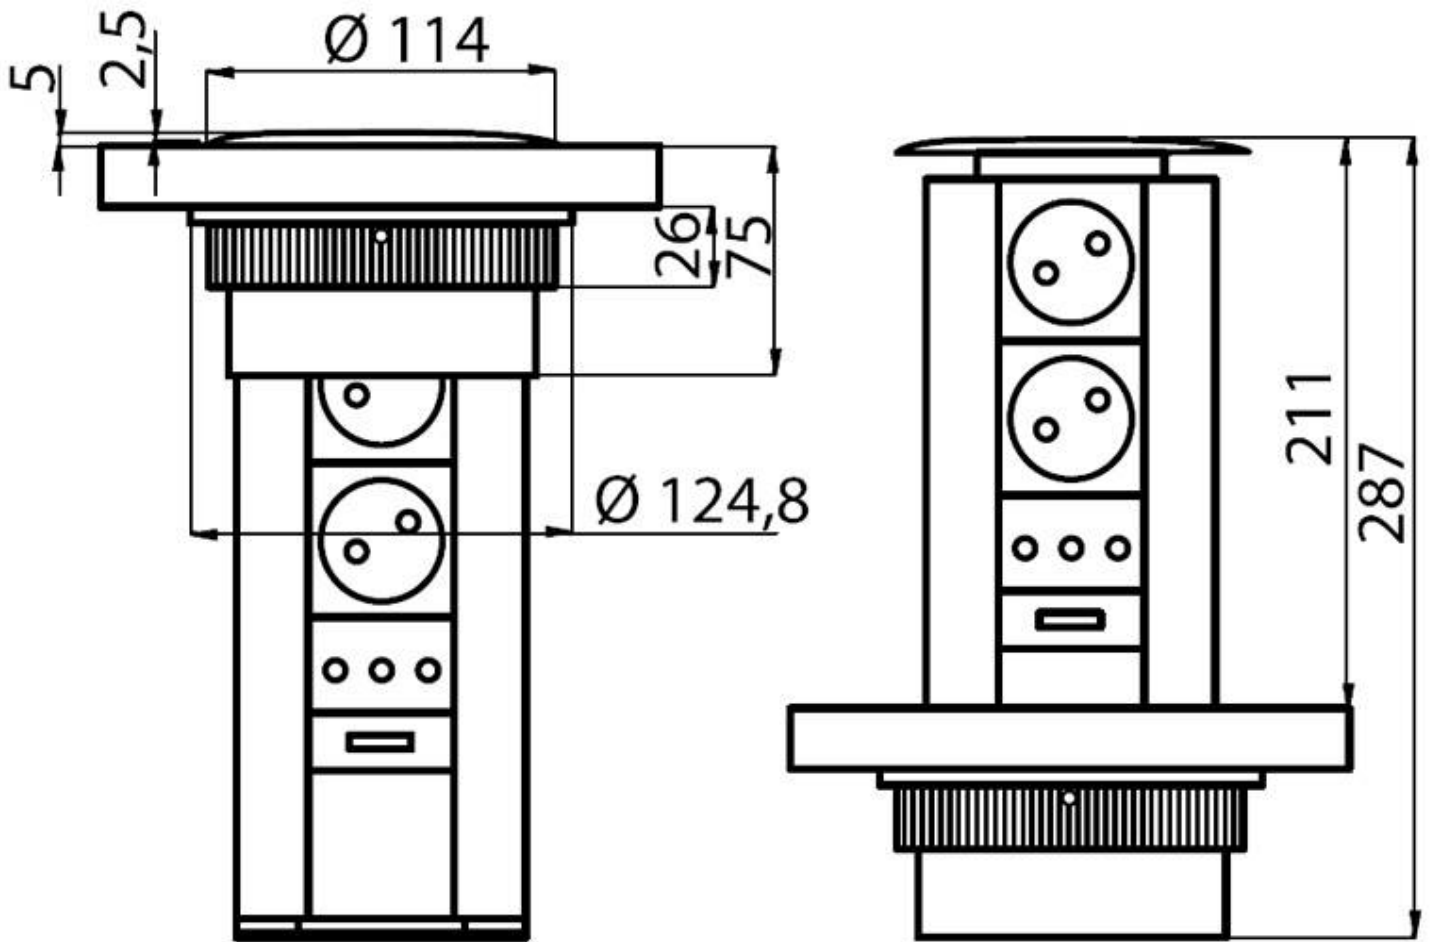

Totem4 inox 8000 011

Built-in socket

Code: 8000 011

Torretta portaprese estraribile -2 prese Schuko -1 presa ITA 3 poli 10A-16A -1 presa USB per ricarica Con tappo inox satinato Cavo alimentazione in dotazione

DETAILS

Built-in hole \varnothing 102 mm

Notes: It's advisable to keep a distance of 40 cm from sinks or cooking hobs (protection index IP20)

Max worktop thickness 50mm

TECHNICAL DATA

OPTIONAL ACCESSORIES

Totem Q-inox 8000 016