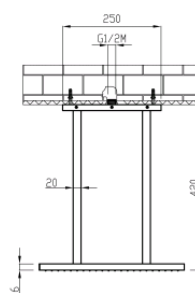

Vehla

Vehla uno
26900C40-CR

TECHNICAL INFORMATION

Brass square one jet shower head, 370x370, non-liming, inspectable and serviceable, with brass ceiling arm with double holder, cm 40. CHROME

Flow rate:
20 l/min

FEATURES

Rain jet

Non-liming

PICTURE

TECHNICAL DRAWING

SPARE PARTS

FINISHINGS