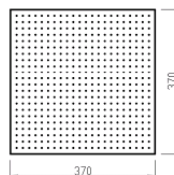

Vehla

Vehla uno
26900C40-CR

TECHNICAL INFORMATION

Brass square one jet shower head, 370x370, non-liming, inspectable and serviceable, with brass ceiling arm with double holder, cm 40. CHROME

Flow rate:
20 l/min

FEATURES

Rain jet

Non-liming

PICTURE

TECHNICAL DRAWING

SPARE PARTS

FINISHINGS