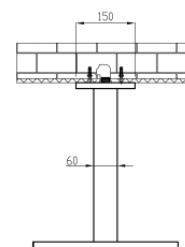

Vehla

Vehla uno
26900C40-CR

TECHNICAL INFORMATION

Brass square one jet shower head, 370x370, non-liming, inspectable and serviceable, with brass ceiling arm with double holder, cm 40. CHROME

Flow rate:
20 l/min

FEATURES

Rain jet

Non-liming

PICTURE

TECHNICAL DRAWING

SPARE PARTS

FINISHINGS