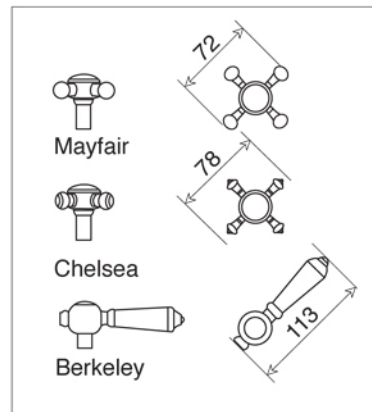

La versione Berkeley è 1/4 di giro con disco ceramico

| MAYFAIR Collection | |
|--|---|
| Code | Description |
| 8047-C 8048-I/N/O/OR 8048-B/ND/R | <p>Mayfair basin mixer center to center 2 tap holes (200 mm)</p> <p>Chrome Incalux, Nickel, Dark Gold, Rose Gold Bronze, Dark Nickel, Copper</p> |

Verona - Italy
tel. +39 045 8006917
fax. +39 045 8020111
gentry-home.com

La versione Berkeley è 1/4 di giro con disco ceramico

| MAYFAIR Collection | |
|--|---|
| Code | Description |
| 8049-C 8050-I/N/O/OR 8050-B/ND/R | <p>Mayfair basin mixer center to center 2 tap holes (150 mm)</p> <p>Chrome Incalux, Nickel, Dark Gold, Rose Gold Bronze, Dark Nickel, Copper</p> |
| 8051-C 8052-I/N/O/OR 8052-B/ND/R | <p>Basin waste with plug, chain and stopper 3 tap holes</p> <p>Chrome Incalux, Nickel, Dark Gold, Rose Gold Bronze, Dark Nickel, Copper</p> |
| 8074-C 8075-I/N/O/OR 8075-B/ND/R | <p>Basin waste with plug, chain and stopper 2 tap holes</p> <p>Chrome Incalux, Nickel, Dark Gold, Rose Gold Bronze, Dark Nickel, Copper</p> |