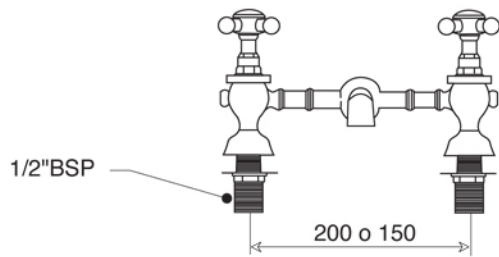

La versione Berkeley è 1/4 di giro con disco ceramico

| MAYFAIR Collection | |
|--|---|
| Code | Description |
| 8047-C 8048-I/N/O/OR 8048-B/ND/R | <p>Mayfair basin mixer center to center 2 tap holes (200 mm)</p> <p>Chrome Incalux, Nickel, Dark Gold, Rose Gold Bronze, Dark Nickel, Copper</p> |

Verona - Italy
tel. +39 045 8006917
fax. +39 045 8020111
gentry-home.com

La versione Berkeley è 1/4 di giro con disco ceramico

| MAYFAIR Collection | |
|--|---|
| Code | Description |
| 8049-C 8050-I/N/O/OR 8050-B/ND/R | <p>Mayfair basin mixer center to center 2 tap holes (150 mm)</p> <p>Chrome Incalux, Nickel, Dark Gold, Rose Gold Bronze, Dark Nickel, Copper</p> |
| 8051-C 8052-I/N/O/OR 8052-B/ND/R | <p>Basin waste with plug, chain and stopper 3 tap holes</p> <p>Chrome Incalux, Nickel, Dark Gold, Rose Gold Bronze, Dark Nickel, Copper</p> |
| 8074-C 8075-I/N/O/OR 8075-B/ND/R | <p>Basin waste with plug, chain and stopper 2 tap holes</p> <p>Chrome Incalux, Nickel, Dark Gold, Rose Gold Bronze, Dark Nickel, Copper</p> |