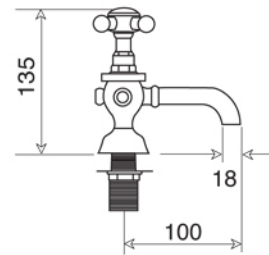

La versione Berkeley è 1/4 di giro con disco ceramico

| MAYFAIR Collection | |
|--|---|
| Code | Description |
| 8047-C 8048-I/N/O/OR 8048-B/ND/R | <p>Mayfair basin mixer center to center 2 tap holes (200 mm)</p> <p>Chrome Incalux, Nickel, Dark Gold, Rose Gold Bronze, Dark Nickel, Copper</p> |

Verona - Italy
tel. +39 045 8006917
fax. +39 045 8020111
gentry-home.com

La versione Berkeley è 1/4 di giro con disco ceramico

| MAYFAIR Collection | |
|--|---|
| Code | Description |
| 8049-C 8050-I/N/O/OR 8050-B/ND/R | <p>Mayfair basin mixer center to center 2 tap holes (150 mm)</p> <p>Chrome Incalux, Nickel, Dark Gold, Rose Gold Bronze, Dark Nickel, Copper</p> |
| 8051-C 8052-I/N/O/OR 8052-B/ND/R | <p>Basin waste with plug, chain and stopper 3 tap holes</p> <p>Chrome Incalux, Nickel, Dark Gold, Rose Gold Bronze, Dark Nickel, Copper</p> |
| 8074-C 8075-I/N/O/OR 8075-B/ND/R | <p>Basin waste with plug, chain and stopper 2 tap holes</p> <p>Chrome Incalux, Nickel, Dark Gold, Rose Gold Bronze, Dark Nickel, Copper</p> |