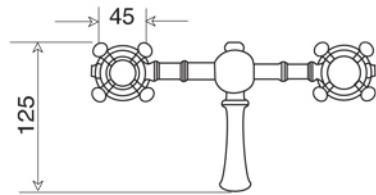

La versione Berkeley è 1/4 di giro con disco ceramico

| MAYFAIR Collection | |
|--|---|
| Code | Description |
| 8047-C 8048-I/N/O/OR 8048-B/ND/R | <p>Mayfair basin mixer center to center 2 tap holes (200 mm)</p> <p>Chrome Incalux, Nickel, Dark Gold, Rose Gold Bronze, Dark Nickel, Copper</p> |

Verona - Italy
tel. +39 045 8006917
fax. +39 045 8020111
gentry-home.com

La versione Berkeley è 1/4 di giro con disco ceramico

| MAYFAIR Collection | |
|--|---|
| Code | Description |
| 8049-C 8050-I/N/O/OR 8050-B/ND/R | <p>Mayfair basin mixer center to center 2 tap holes (150 mm)</p> <p>Chrome Incalux, Nickel, Dark Gold, Rose Gold Bronze, Dark Nickel, Copper</p> |
| 8051-C 8052-I/N/O/OR 8052-B/ND/R | <p>Basin waste with plug, chain and stopper 3 tap holes</p> <p>Chrome Incalux, Nickel, Dark Gold, Rose Gold Bronze, Dark Nickel, Copper</p> |
| 8074-C 8075-I/N/O/OR 8075-B/ND/R | <p>Basin waste with plug, chain and stopper 2 tap holes</p> <p>Chrome Incalux, Nickel, Dark Gold, Rose Gold Bronze, Dark Nickel, Copper</p> |