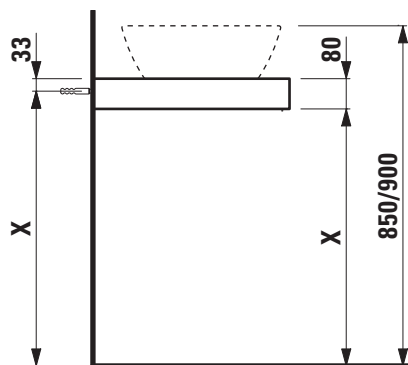

TECHNICAL DRAWINGS / S 1 : 20

B / mm	Ceramic
292	Val s1228.2 (semi-wet-area right)
303	Val s1628.8
307	Palomba s1680.2
321	Kartell by Laufen s1833.4

B / mm	Ceramic
345	Val s1228.1
346	Palomba s1680.3
470	Kartell by Laufen s1833.5
500	Val s1228.2 (semi-wet-area left)
395,5	all other from matrix for washtops Case

X = The exact height must be set during installation.