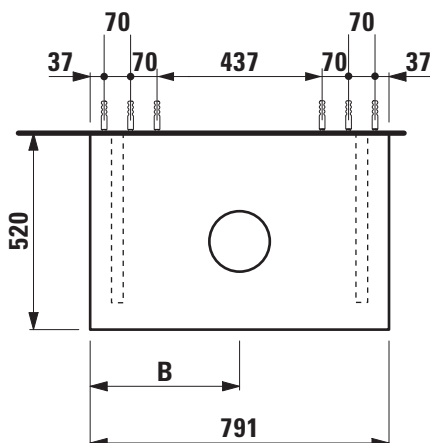

TECHNICAL DRAWINGS / S 1 : 20

B / mm	Ceramic
292	Val s1228.2 (semi-wet-area right)
303	Val s1628.8
307	Palomba s1680.2
321	Kartell by Laufen s1833.4

B / mm	Ceramic
345	Val s1228.1
346	Palomba s1680.3
470	Kartell by Laufen s1833.5
500	Val s1228.2 (semi-wet-area left)
395,5	all other from matrix for washtops Case

X = The exact height must be set during installation.