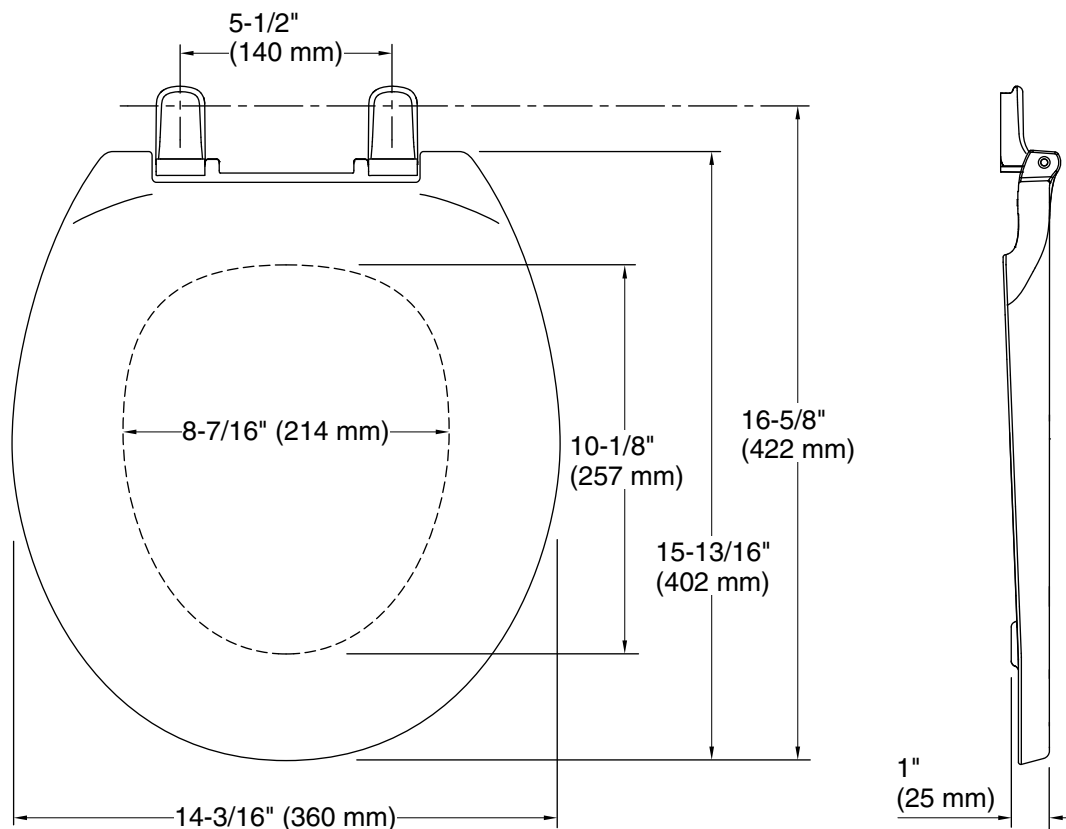

THE BOLD LOOK
OF **KOHLER**®

Technical Information

All product dimensions are nominal.

Seat shape type: Round-front

Seat front type: Closed-front

Seat-mounting holes: 5-1/2" (140 mm)

Notes

Install this product according to the installation guide.