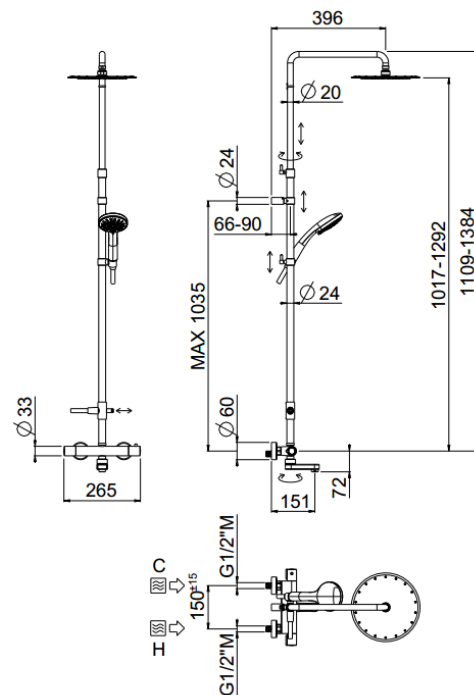

Rigoletto telescopic with spout

Rigoletto telescopic with spout, MySlim shower head
00-1872-N-CR

TECHNICAL INFORMATION

Bridge telescopic shower column including exposed thermostatic mixer with diverter and swinging spout, turning bar with adjustable mounting. Round ultra-thin shower head, Ø300, non-liming, in stainless steel. 3 jets non-liming shower in ABS. Smooth double anti-torsion PVC flexible hose, cm 150. CHROME

Flow rate:
x rubinetto

PICTURE

SPARE PARTS

ORIC031
T°

ORIC032
2 vie / ways

FEATURES

rain jet

central jet

side jet

Tub spout

double anti-torsion

adjustable telescopic shower column

Rigoletto adjustable spout

TECHNICAL DRAWING

FINISHINGS