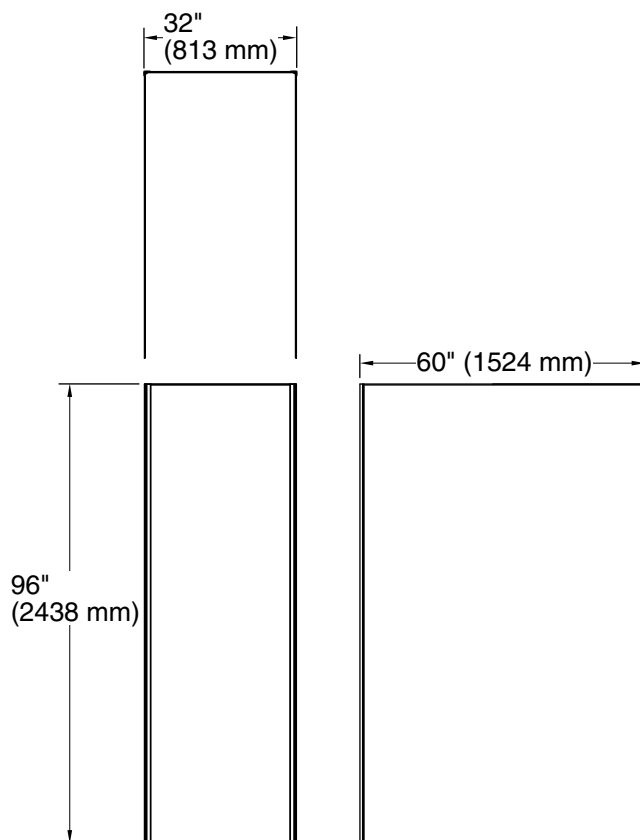

Features

- Includes two 32" x 96" walls, one 60" x 96" wall, and two 96" corner joints.
- No need to install trim. Factory-installed edge provides a finished look for walls.
- Joint system hides caulk and silicone, leaving fewer places for mold to grow and simplifying cleaning.
- Coordinates with Choreograph shower accessories and storage (sold separately).

Installation

- In-field trimmable.
- Adheres to water-resistant wallboard.
- For a 60" x 32" x 96" three-wall alcove or smaller.
- Intended for following use – residential (single family & multifamily) and hotel guest rooms.

Included Components

Product consists of:

K-97604 60"x96" Wall Panel
 K-97600 32"x96" Wall Panel
 K-97600 32"x96" Wall Panel
 K-97635 96" Corner Joint

Codes/Standards

ASTM E162
 ASTM E662

KOHLER® Limited Warranty – Choreograph™ Walls and Accessories

Technical Information

All product dimensions are nominal.

Installation: Three-wall alcove

Material Thickness: 3/16" (5 mm)

Notes

Measure your actual product for rough-in details.

Install this product according to the installation instructions.