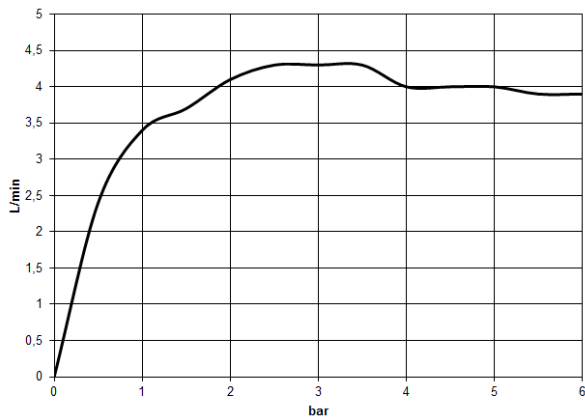

Recommended miscellaneous

- Concealed wall elbow -** 35 085 970 90
- max. recess depth 163 mm
 - min. recess depth 90 mm

13 805 811

mm [inches]

Flow rate chart

Codes & Standards

ASME A112.18.1	cUPC	DIN 4109	EPA WaterSense
ISO 3822	NSF372	NSF61	Ü-Zeichen