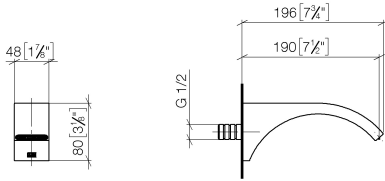

CYO Wall-mounted basin spout without pop-up waste - Brushed Platinum

CYO

13 805 811

- 190mm projection
- fixed spout
- rectangular, air-enriched flow
- hole diameter 37 mm
- 1/2" connection
- max. flow 4.5 l/min
- lead-free
- This product can help a building meet the requirements of Green Building Rating Systems, e.g. LEED®, BREEAM®, DGNB

Recommended miscellaneous

- Concealed wall elbow -** 35 085 970 90
- max. recess depth 163 mm
 - min. recess depth 90 mm

13 805 811

mm [inches]

Flow rate chart

Codes & Standards

ASME A112.18.1	cUPC	DIN 4109	EPA WaterSense
ISO 3822	NSF372	NSF61	Ü-Zeichen