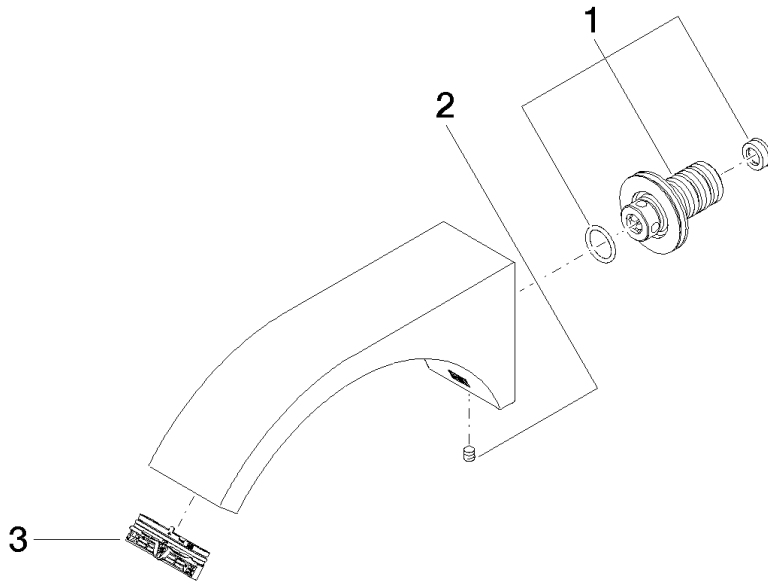

Recommended miscellaneous

- Concealed wall elbow -** 35 085 970 90
- max. recess depth 163 mm
 - min. recess depth 90 mm

13 805 811

mm [inches]

Flow rate chart

Codes & Standards

ASME A112.18.1	cUPC	DIN 4109	EPA WaterSense
ISO 3822	NSF372	NSF61	Ü-Zeichen

WaterSense

CYO Wall-mounted basin spout without pop-up waste - Brushed Platinum

CYO

13 805 811

Certificates

LGA_38

IAPMO_8834

IAPMO_N-4

IAPMO_6

IAPMO_4976

13 805 811

CYO Wall-mounted basin spout without pop-up waste - Brushed Platinum

CYO

13 805 811

Spare parts list

No.	Item Number	Name	Quantity used	Delivery time
	90 24 03 108 01 90	nipple set	3	2