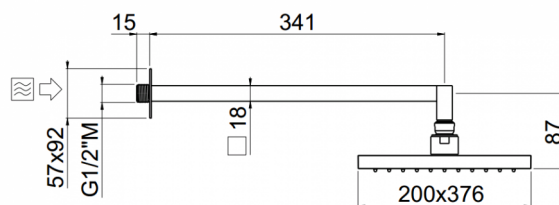

TECHNICAL DRAWING

SPARE PARTS

FINISHINGS