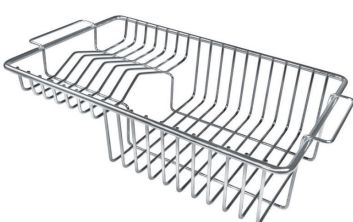

Small radius Bowls with squared shapes with a modern design and an increased capacity, for a minimal aesthetics connected with an extreme practicity.

TECHNICAL DATA

- Built-in cut out for FTS – Foratura per installazione FTS

GALLERY

OPTIONAL ACCESSORIES

Cestello inox 8612 000

Glass chopping board 8631 300

HPDE Chopping board 8657 001

HPDE Twin chopping board 8644 101

Iroko-wood chopping board with stainless steel colander 8644 042

Iroko-wood sliding chopping board 8644 041

Iroko-wood twin chopping board 8644 004

Stainless steel colander 8154 000

Stainless steel plate rack 8100 154

Stainless steel plate rack 8100 201

Stainless steel plate rack 8100 303

White bowl 8153 100

Graters kit with ring-holder and food collection tray 8159 101

Stainless steel perforated tray 8151 000

WARNING:

The accessories 8159101, 8100303,8151000 are only usable in combination with 8644101