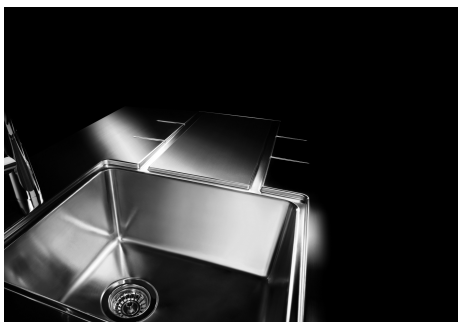

- Built-in cut out for FTS – Foratura per installazione FTS

GALLERY