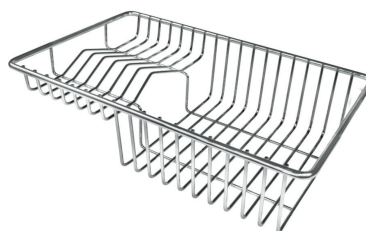

Small radius Bowls with squared shapes with a modern design and an increased capacity, for a minimal aesthetics connected with an extreme practicity.

TECHNICAL DATA

- Built-in cut out for FTS – Foratura per installazione FTS

GALLERY

OPTIONAL ACCESSORIES

Cestello inox 8612 000

Glass chopping board 8631 300

HPDE Chopping board 8657 001

HPDE Twin chopping board 8644 101

Iroko-wood chopping board with stainless steel colander 8644 042

Iroko-wood sliding chopping board 8644 041

Iroko-wood twin chopping board 8644 004

Stainless steel colander 8154 000

Stainless steel plate rack 8100 154

Stainless steel plate rack 8100 201

Stainless steel plate rack 8100 303

White bowl 8153 100

Graters kit with ring-holder and food collection tray 8159 101

Stainless steel perforated tray 8151 000

WARNING:

The accessories 8159101, 8100303,8151000 are only usable in combination with 8644101