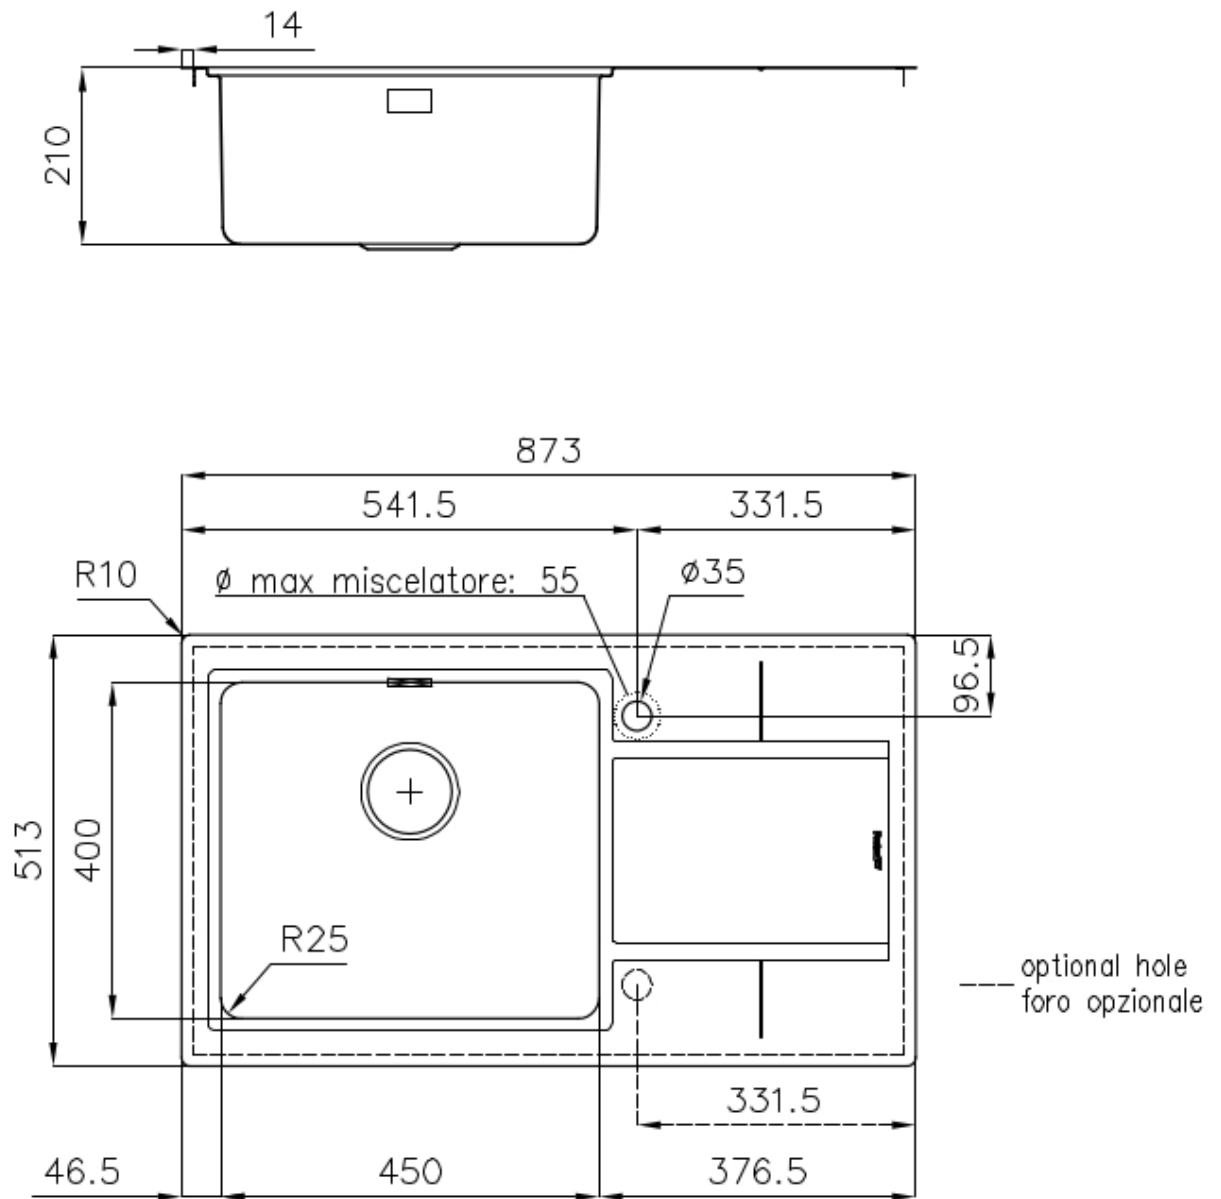

Texture Foster brushed

Base 60 cm

Edge/Installation Type Flush-mount | Top-mount

Dimensions 873x513 mm

Standard fittings Fixing hooks, gasket, drain, overflow and siphon, boxed packing

Mixer holes 1 standard hole

Built-in hole 860x500 mm

Drainer Yes

Bowl dimension 450x400mm

Number of bowls 1 bowl

Waste fitting 3,5" drain

FEATURES

Basket 3,5" waste fitting The drain is equipped with a large 3.5" drain, with the practical basket cap that prevents the discharge of solid parts. The 3.5 "drain allows the use of the Foster waste-disposer, compatible with all models.

Deep bowls This bowls reach an important depth, over 20 cm, thanks to the advanced production technology, that can be offer great capieny and practicity in all the washing operations.

High thickness 1mm thick steel. A significant thickness, which guarantees the maximum sturdiness and durability.

Small radius Bowls with squared shapes with a modern design and an increased capacity, for a minimal aesthetics connected with an extreme practicity.

TECHNICAL DATA

- Built-in cut out for FTS – Foratura per installazione FTS