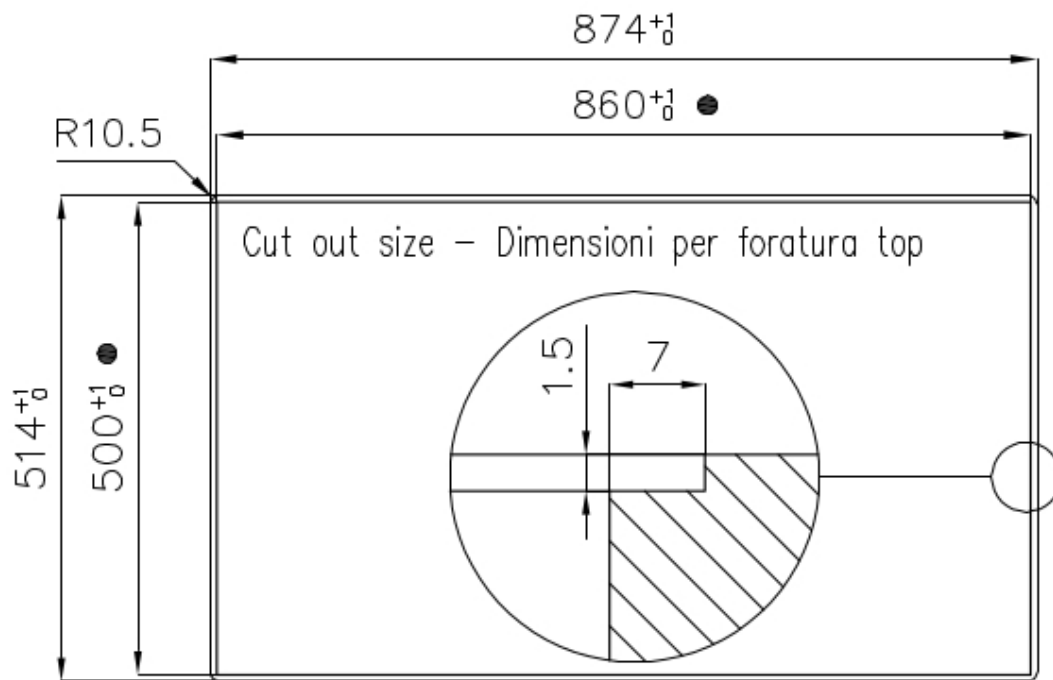

Texture Foster brushed

Base 60 cm

Edge/Installation Type Flush-mount | Top-mount

Dimensions 873x513 mm

Standard fittings Fixing hooks, gasket, drain, overflow and siphon, boxed packing

Mixer holes 1 standard hole

Built-in hole 860x500 mm

Drainer Yes

Bowl dimension 450x400mm

Number of bowls 1 bowl

Waste fitting 3,5" drain

FEATURES

Basket 3,5" waste fitting The drain is equipped with a large 3.5" drain, with the practical basket cap that prevents the discharge of solid parts. The 3.5 "drain allows the use of the Foster waste-disposer, compatible with all models.

Deep bowls This bowls reach an important depth, over 20 cm, thanks to the advanced production technology, that can be offer great capieny and practicity in all the washing operations.

High thickness 1mm thick steel. A significant thickness, which guarantees the maximum sturdiness and durability.

Small radius Bowls with squared shapes with a modern design and an increased capacity, for a minimal aesthetics connected with an extreme practicity.

TECHNICAL DATA

- Built-in cut out for FTS – Foratura per installazione FTS