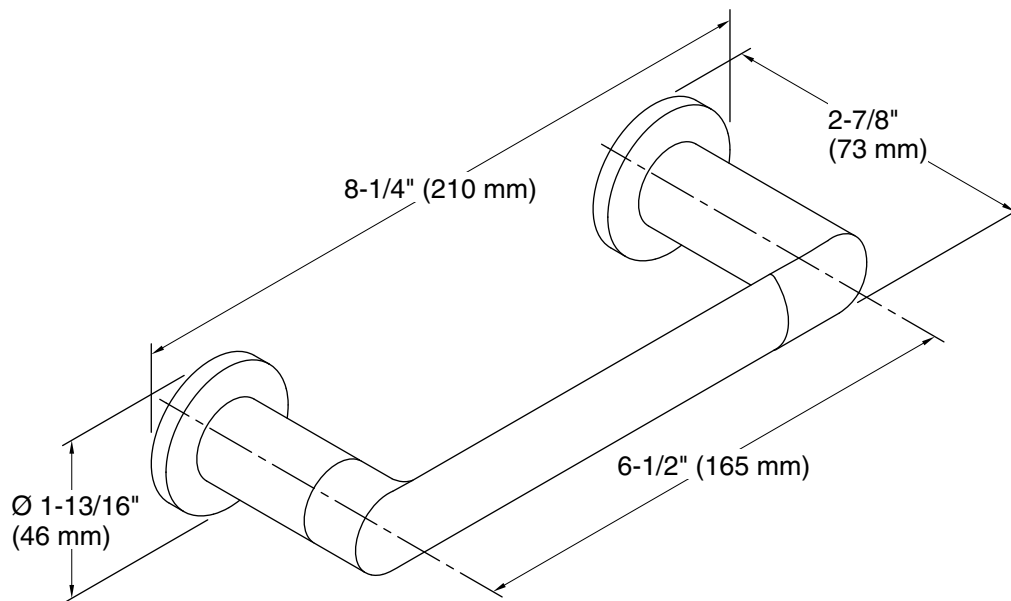

Technical Information

All product dimensions are nominal.

Material: Zinc

Notes

Install this product according to the installation instructions.

CAUTION: Risk of personal injury. Do not install these products in any area where they are likely to be used inadvertently as a grab bar or support bar. These products are not designed or intended for use as a grab bar or support bar.