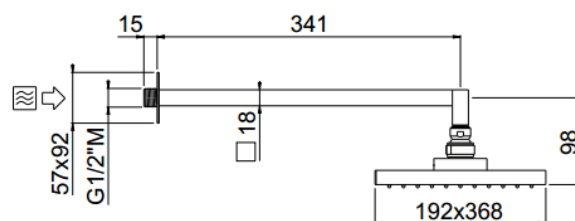

Vehla

Vehla sei
27480C35-CR

TECHNICAL INFORMATION

Brass rectangular one jet shower head, 370x190, non-liming, inspectable and serviceable, with brass square wall arm, cm 35. CHROME

Flow rate:
10 l/min

FEATURES

Rain jet

Non-liming

PICTURE

TECHNICAL DRAWING

SPARE PARTS

FINISHINGS