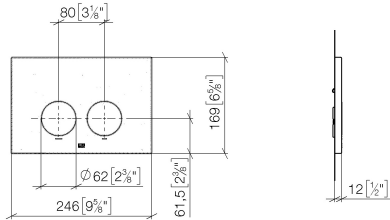

**Flush plate for concealed WC cisterns made by Geberit round - Brushed
Platinum**

IMO

12 665 979

- cover plate 169 x 246 x 12 mm
- Mechanical flush plate with manual flush buttons
- For 2-volume flushing system
- Includes mounting frame, actuator rods and fastening material
- Sound-absorbing push rods, tool-free fast adjustment
- Compatible with all Geberit Sigma series cisterns from 2001 onwards

Flush plate for concealed WC cisterns made by Geberit round - Brushed
Platinum

IMO

12 665 979

mm [inches]

Flush plate for concealed WC cisterns made by Geberit round - Brushed
Platinum

IMO

12 665 979

Product version from 4/1/2024

Parts for other
finishes can be found
here: [Chrome](#)

Flush plate for concealed WC cisterns made by Geberit round - Brushed
Platinum

IMO

12 665 979

Spare parts list

Product version from 4/1/2024

No.	Item Number	Name	Quantity used	Delivery time
	90 28 01 030 00 90	base	5	2