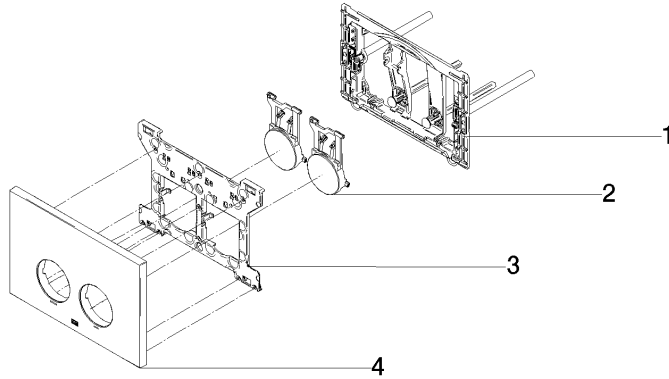

**Flush plate for concealed WC cisterns made by Geberit round - Brushed
Platinum**

IMO

12 665 979

- cover plate 169 x 246 x 12 mm
- Mechanical flush plate with manual flush buttons
- For 2-volume flushing system
- Includes mounting frame, actuator rods and fastening material
- Sound-absorbing push rods, tool-free fast adjustment
- Compatible with all Geberit Sigma series cisterns from 2001 onwards

Flush plate for concealed WC cisterns made by Geberit round - Brushed
Platinum

IMO

12 665 979

mm [inches]

Flush plate for concealed WC cisterns made by Geberit round - Brushed
Platinum

IMO

12 665 979

Product version from 4/1/2024

Parts for other
finishes can be found
here: [Chrome](#)

Flush plate for concealed WC cisterns made by Geberit round - Brushed
Platinum

IMO

12 665 979

Spare parts list

Product version from 4/1/2024

No.	Item Number	Name	Quantity used	Delivery time
	90 28 01 030 00 90	base	5	2