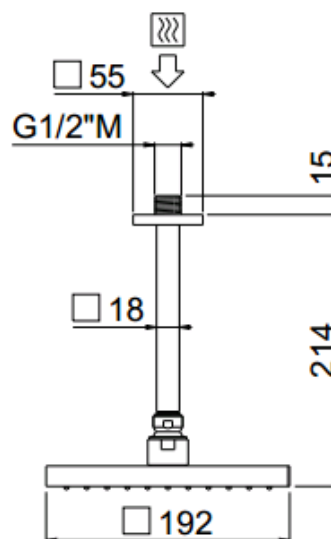

Extreme 1

Extreme 1 190x190
27450C15/SOF-CR

TECHNICAL INFORMATION

Single-function square shower head 190x190, non-liming, inspectable, in brass/inox with roof mounted square shower arm in brass 18x18 1/2"mm, 35 cm. CHROME

Flow rate:
4 l/min

FEATURES

Rain jet

Non-liming

PICTURE

TECHNICAL DRAWING

SPARE PARTS

FINISHINGS