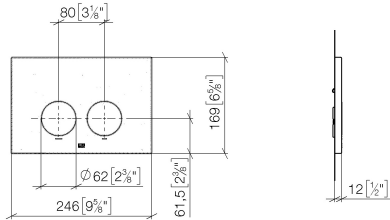

**Flush plate for concealed WC cisterns made by Geberit round - Brushed Dark
Platinum**

IMO

12 665 979

- cover plate 169 x 246 x 12 mm
- Mechanical flush plate with manual flush buttons
- For 2-volume flushing system
- Includes mounting frame, actuator rods and fastening material
- Sound-absorbing push rods, tool-free fast adjustment
- Compatible with all Geberit Sigma series cisterns from 2001 onwards

Flush plate for concealed WC cisterns made by Geberit round - Brushed Dark
Platinum

IMO

12 665 979

mm [inches]

Flush plate for concealed WC cisterns made by Geberit round - Brushed Dark
Platinum

IMO

12 665 979