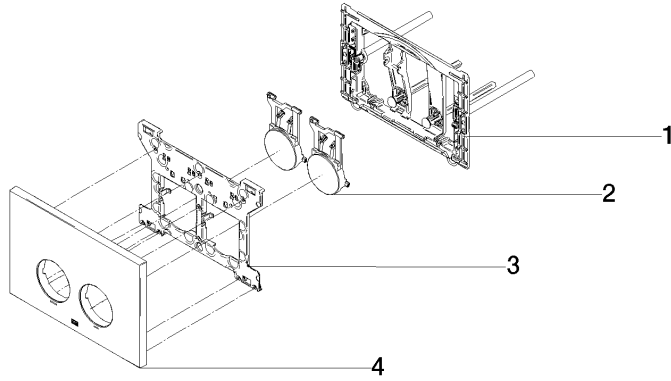

**Flush plate for concealed WC cisterns made by Geberit round - Brushed Dark
Platinum**

IMO

12 665 979

- cover plate 169 x 246 x 12 mm
- Mechanical flush plate with manual flush buttons
- For 2-volume flushing system
- Includes mounting frame, actuator rods and fastening material
- Sound-absorbing push rods, tool-free fast adjustment
- Compatible with all Geberit Sigma series cisterns from 2001 onwards

Flush plate for concealed WC cisterns made by Geberit round - Brushed Dark
Platinum

IMO

12 665 979

mm [inches]

Flush plate for concealed WC cisterns made by Geberit round - Brushed Dark
Platinum

IMO

12 665 979

Product version from 4/1/2024

Parts for other
finishes can be found
here: [Chrome](#)

Flush plate for concealed WC cisterns made by Geberit round - Brushed Dark
Platinum

IMO

12 665 979

Spare parts list

Product version from 4/1/2024