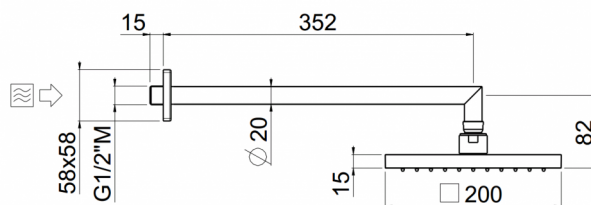

Vehla

Vehla sette
27495C35-CR

TECHNICAL INFORMATION

ABS rectangular one jet shower head, 380x200, non-liming, inspectable and serviceable, with brass wall arm, Ø20 cm 35. CHROME

Flow rate:
10 l/min

FEATURES

Rain jet

Non-liming

PICTURE

TECHNICAL DRAWING

SPARE PARTS

FINISHINGS