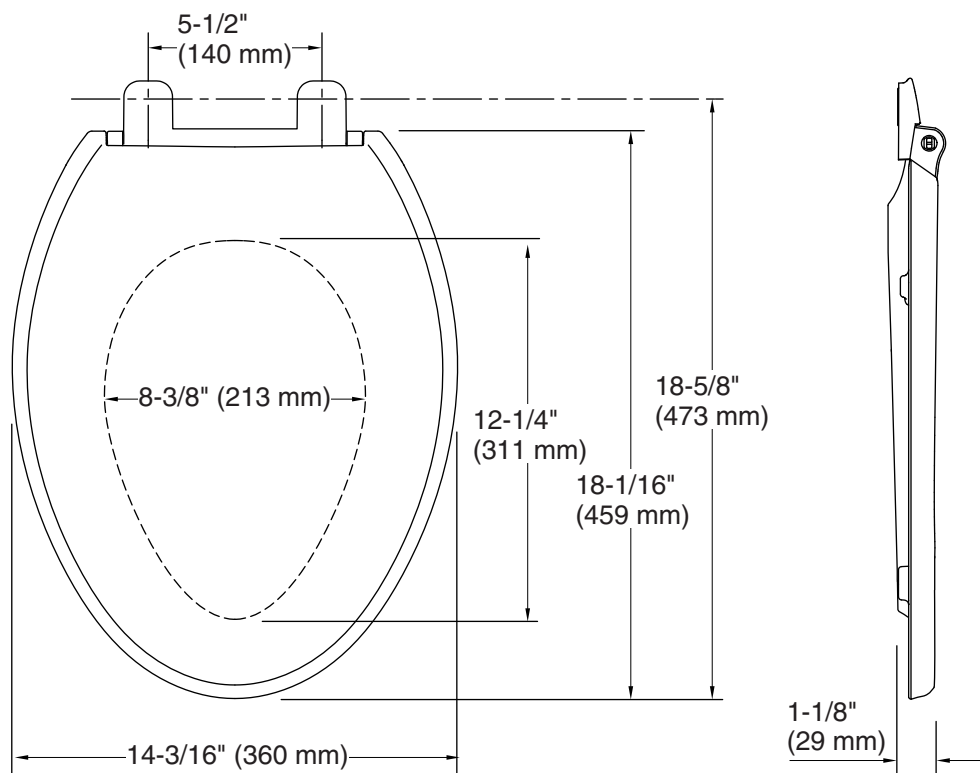

#### Technical Information

All product dimensions are nominal.

Seat shape type: Elongated

Seat front type: Closed-front