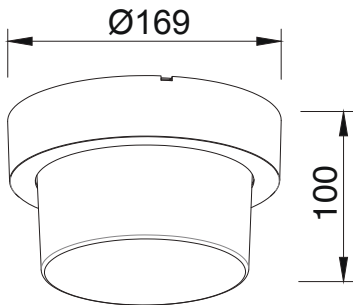

LED GARDEN LAMP

Product&Family Code: 076 021 0012

SUGA-12/RO

Technical Drawing

Technical Data	
Voltage (V)	85-265V
Product Wattage (W)	12
Equivalence with incandescent lamp(W)	96
Colour Render Index (Ra)	>Ra70
Colour Temperature (K)	4200K
Materials	ABS
Protection Class	II
Dimmable	No
EEI	A to A++
Warm-up time up to 60 %of the full light output	Instant Full Light
Luminous Flux (lm)	1000
Luminous Efficacy (lm/W)	83
Rated Life (hrs) ⌚	30.000
IP Rating	65
Power Factor	>0.5
Beam Angle	128°
Starting Time	<0.2s
Number of ON-OFF cycling	x15.000