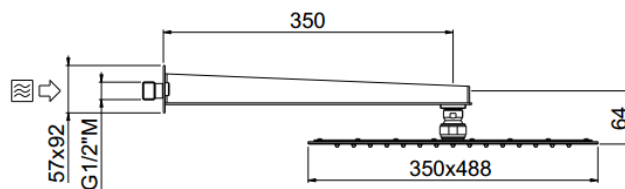

MySlim

MySlim Rectangular 2 inspectable 500x350
26609C35-CRX

TECHNICAL INFORMATION

One jet non-liming inspectable and serviceable ultra-thin rectangular shower head, 500x350, in chromed stainless steel with 35 cm wall arm with square extremities in chromed stainless steel. CHROME

Flow rate:
8 l/min

PICTURE

SPARE PARTS

FEATURES

Rain jet

Non-liming

ecologic

inspectable
rectangular

TECHNICAL DRAWING

FINISHINGS