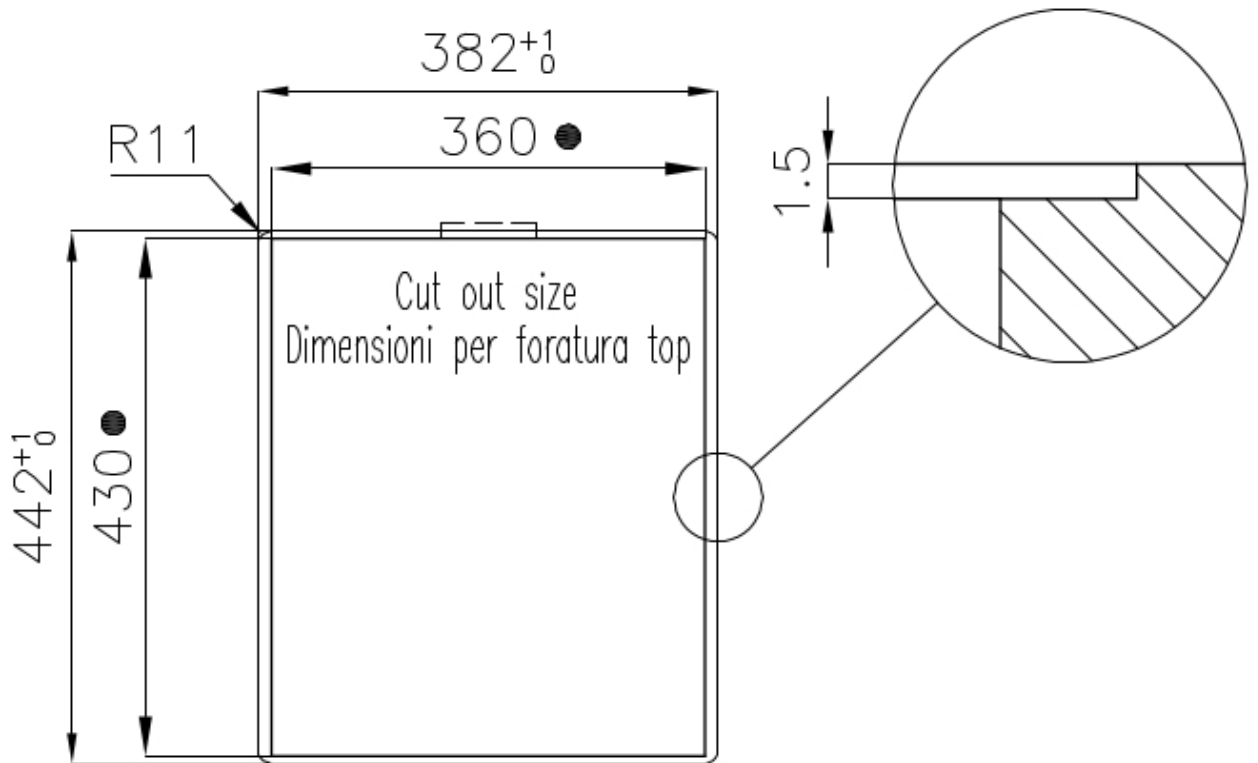

---

Edge/Installation Type Flush-mount | Top-mount

---

Dimensions 380x440 mm

---

Standard fittings Fixing hooks, gasket, drain, overflow and siphon, boxed packing

---

Mixer holes No standard holes

---

Built-in hole View technical data sheet (for all Flush-mount / Top-mount models and Under-mount models)

---

Drainer	No
Width	38 cm
Bowl dimension	340x400mm
Number of bowls	1 bowl
Waste fitting	Drain SPACE 3,5"

## TECHNICAL DATA

intaglio per il troppo-pieno  
solo con top > 30 mm

recess for housing the over-flow  
only for top > 30 mm

- Built-in cut out for FTS – Foratura per installazione FTS