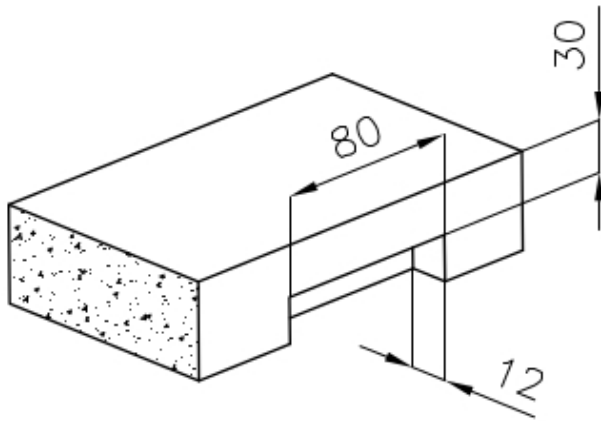

intaglio per il troppo-pieno
solo con top > 30 mm

recess for housing the over-flow
only for top > 30 mm