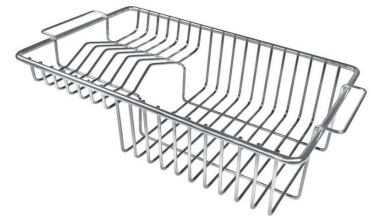

## OPTIONAL ACCESSORIES

Glass chopping board 8631 300

HPDE Chopping board 8657 001

HPDE Twin chopping board 8644 101

Iroko-wood chopping board with stainless steel colander 8644 042

Iroko-wood sliding chopping board 8644 041

Stainless steel plate rack 8100 201

Stainless steel plate rack 8100 303

White bowl 8153 100

Graters kit with ring-holder and food collection tray 8159 101

Stainless steel basket 8611 000

Stainless steel perforated tray 8151 000