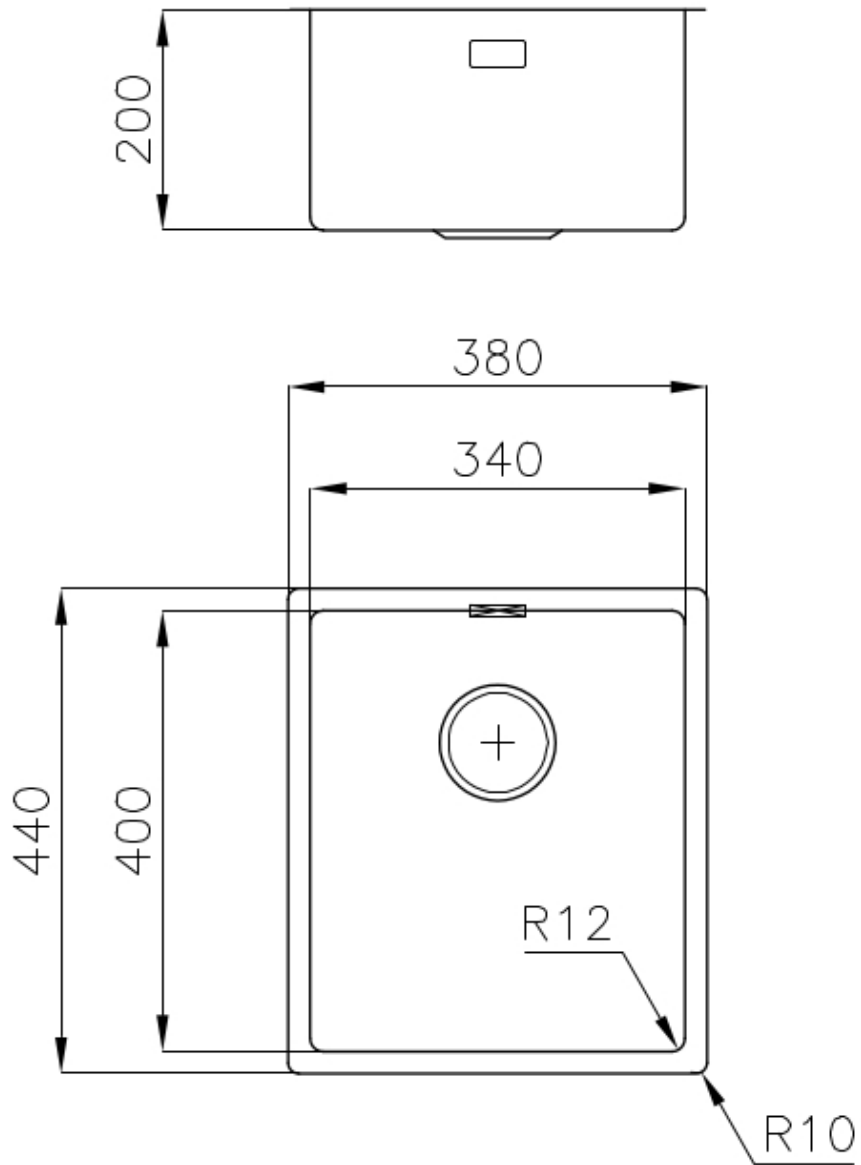

---

Edge/Installation Type Flush-mount | Top-mount

---

Dimensions 380x440 mm

---

Standard fittings Fixing hooks, gasket, drain, overflow and siphon, boxed packing

---

Mixer holes No standard holes

---

Built-in hole View technical data sheet (for all Flush-mount / Top-mount models and Under-mount models)

---

Drainer	No
Width	38 cm
Bowl dimension	340x400mm
Number of bowls	1 bowl
Waste fitting	Drain SPACE 3,5"

## TECHNICAL DATA

intaglio per il troppo-pieno  
solo con top > 30 mm

recess for housing the over-flow  
only for top > 30 mm

- Built-in cut out for FTS – Foratura per installazione FTS