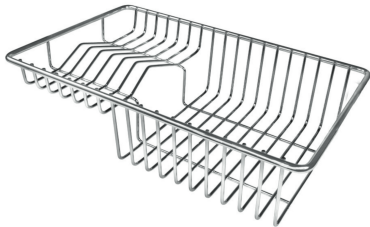

## OPTIONAL ACCESSORIES

Glass chopping board 8631 300

HPDE Chopping board 8657 001

HPDE Twin chopping board 8644 101

Iroko-wood chopping board with stainless steel colander 8644 042

Iroko-wood sliding chopping board 8644 041

Stainless steel plate rack 8100 201

Stainless steel plate rack 8100 303

White bowl 8153 100

Graters kit with ring-holder and food collection tray 8159 101

Stainless steel basket 8611 000

Stainless steel perforated tray 8151 000