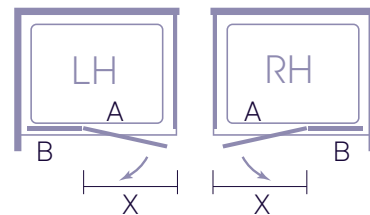

HINGE DOOR & INLINE PANEL

with Side Panel

Shown as Left Hand (L)

FEATURES & BENEFITS

- Frameless Design
- Smooth & Solid Opening & Closing
- Handle Options Available
- Power Shower suitable
- Wetroom Compatible
- Concealed Fixings
- This product is handed

Handle Options

Standard Handle

Traditional Handle

Mirrored Chrome

Polished Nickel

Product Information

| Size | Code | Adjustment Min-Max |
|------|--------------------------|--------------------|
| 900 | GHC900H (L or R) | 865-880 |
| 1000 | GHC1000H (L or R) | 965-980 |
| 1100 | GHC1100H (L or R) | 1065-1080 |
| 1200 | GHC1200H (L or R) | 1165-1180 |
| 1300 | GHC1300H (L or R) | 1265-1280 |
| 1400 | GHC1400H (L or R) | 1365-1380 |

This product is handed – please choose L for Left and R for Right when ordering.

Side Panel

| Size | Code | Adjustment Min-Max |
|------|------------------|--------------------|
| 700 | GHSA700H | 665-680 |
| 760 | GHSA760H | 725-740 |
| 800 | GHSA800H | 765-780 |
| 900 | GHSA900H | 865-880 |
| 1000 | GHSA1000H | 965-980 |

Side panel is reversible.

Side Panel

A - Moving Panel B - Fixed Panel X - Door Opening

Configuration

| Size | Code | Door X Opening | Panel A Moving Panel | Panel B Fixed Panel |
|------|--------------------------|----------------|----------------------|---------------------|
| 900 | GHC900H (L or R) | 520 | 600 | 300 |
| 1000 | GHC1000H (L or R) | 620 | 700 | 300 |
| 1100 | GHC1100H (L or R) | 620 | 700 | 400 |
| 1200 | GHC1200H (L or R) | 620 | 700 | 500 |
| 1300 | GHC1300H (L or R) | 720 | 800 | 500 |
| 1400 | GHC1400H (L or R) | 720 | 800 | 600 |