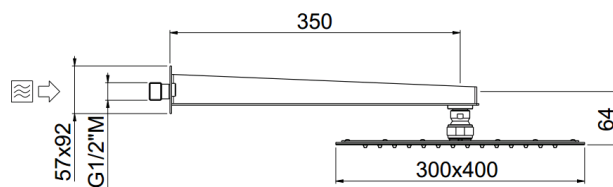

## TECHNICAL INFORMATION

One jet non-liming inspectable and serviceable ultra-thin rectangular shower head, 400x300, in chromed stainless steel with 35 cm wall arm with square extremities in chromed stainless steel. CHROME

## FEATURES

Rain jet

Non-liming

ecologic

inspectable  
rectangular

## TECHNICAL DRAWING