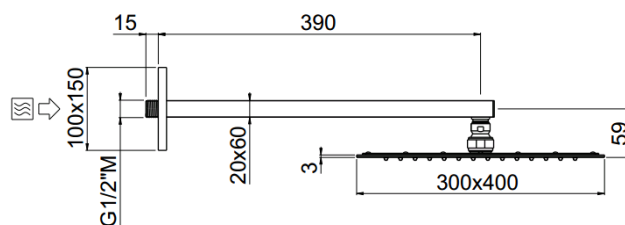

## TECHNICAL INFORMATION

One jet non-liming inspectable and serviceable ultra-thin rectangular shower head, 400x300, in chromed stainless steel with 40 cm brass wall arm 60x20 mm for shower heads of huge dimensions. CHROME

## FEATURES

Rain jet

Non-liming

ecologic

inspectable  
rectangular

VEHLA TRE +  
MySlim Vehla

## TECHNICAL DRAWING