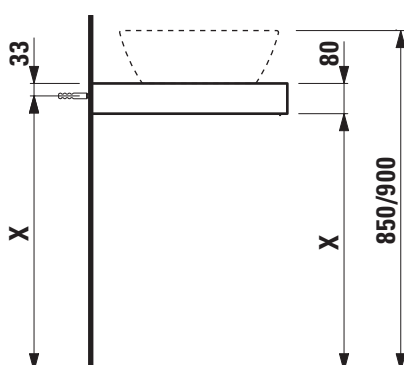

TECHNICAL DRAWINGS / S 1 : 20

B / mm	Ceramic
223	Palomba s1680.1
241	Kartell by Laufen s1233.2 (with tap bank left)
344	Val s1228.2 (semi-wet-area right)
354	Val s1628.8
359	Palomba s1680.2
372	Kartell by Laufen s1833.4

B / mm	Ceramic
373	Kartell by Laufen s1833.5
397	Val s1228.1
398	Palomba s1680.3
550	Val s1228.2 (semi-wet-area left)
652	Kartell by Laufen s1233.2 (with tap bank right)
447	all other from matrix for washtops Case

X = The exact height must be set during installation.