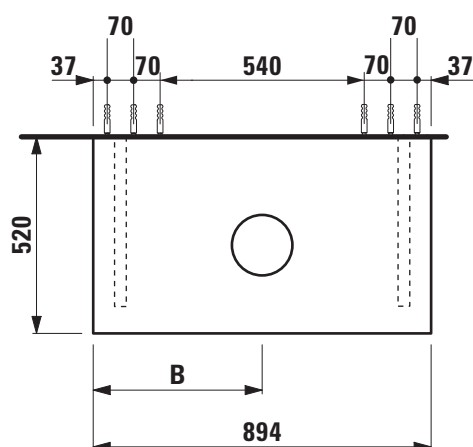

TECHNICAL DRAWINGS / S 1 : 20

B / mm	Ceramic
223	Palomba s1680.1
241	Kartell by Laufen s1233.2 (with tap bank left)
344	Val s1228.2 (semi-wet-area right)
354	Val s1628.8
359	Palomba s1680.2
372	Kartell by Laufen s1833.4

B / mm	Ceramic
373	Kartell by Laufen s1833.5
397	Val s1228.1
398	Palomba s1680.3
550	Val s1228.2 (semi-wet-area left)
652	Kartell by Laufen s1233.2 (with tap bank right)
447	all other from matrix for washtops Case

X = The exact height must be set during installation.