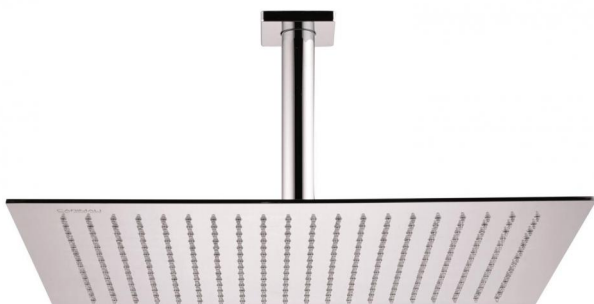

MySlim

Rectangular 1 inspectable 500x350
26209C15-CRX

TECHNICAL INFORMATION

Single-function ultrathin square shower head 500x350, non-liming, inspectable, in chromed INOX with roof mounted shower arm in brass $\varnothing 26 \frac{1}{2}$ " mm, 15 cm. CHROME

Flow rate:
8 l/min

FEATURES

Rain jet

Non-liming

ecologic

inspectable rectangular

PICTURE

TECHNICAL DRAWING