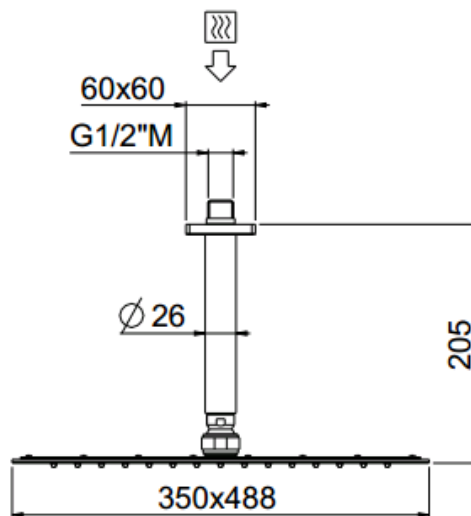

MySlim

Rectangular 1 inspectable 500x350
26209C15-CRX

TECHNICAL INFORMATION

Single-function ultrathin square shower head 500x350, non-liming, inspectable, in chromed INOX with roof mounted shower arm in brass $\varnothing 26 \frac{1}{2}$ " mm, 15 cm. CHROME

Flow rate:
8 l/min

FEATURES

Rain jet

Non-liming

ecologic

inspectable rectangular

PICTURE

TECHNICAL DRAWING