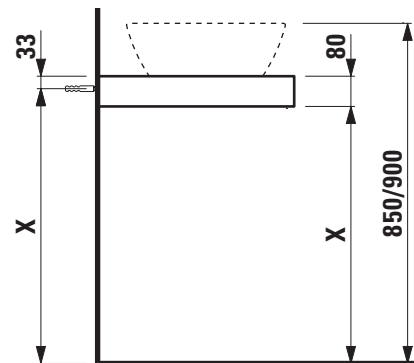

TECHNICAL DRAWINGS / S 1 : 20

B / mm	Ceramic
194	Val s1228.2 (semi-wet-area right)
210	Palomba s1680.2
215	Val s1628.8
225	Kartell by Laufen s1833.4
242	Kartell by Laufen s1233.2 (with tap bank left)
395	Palomba s1680.3
	Living SaphirKeramik s1143.4
	Living Square s1543.5, s1643.2
	Ino s1730.2
	Val s1628.4
	Laufen Pro S s1696.2, s1696.3, s1696.4, s1896.3
	Laufen Pro s1295.3, s1395.1, s1396.1, s1795.1, s1795.2, s1795.3

B / mm	Ceramic
248	Val s1228.1
250	Palomba s1680.1
300	Kartell by Laufen s1833.8
374	Kartell by Laufen s1833.5
400	Val s1228.2 (semi-wet-area left)
447	Living City s1743.7
	Laufen Pro S s1696.7
504	Val s1628.7
652	Kartell by Laufen s1233.2 (with tap bank right)
298	all other from matrix for washtops Case

X = The exact height must be set during installation.