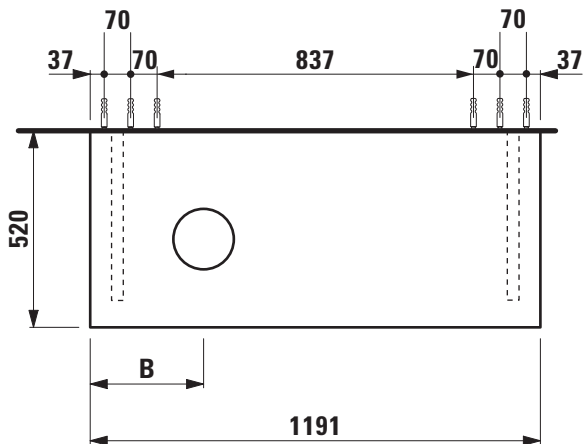

TECHNICAL DRAWINGS / S 1 : 20

B / mm	Ceramic
194	Val s1228.2 (semi-wet-area right)
210	Palomba s1680.2
215	Val s1628.8
225	Kartell by Laufen s1833.4
242	Kartell by Laufen s1233.2 (with tap bank left)
395	Palomba s1680.3
	Living SaphirKeramik s1143.4
	Living Square s1543.5, s1643.2
	Ino s1730.2
	Val s1628.4
	Laufen Pro S s1696.2, s1696.3, s1696.4, s1896.3
	Laufen Pro s1295.3, s1395.1, s1396.1, s1795.1, s1795.2, s1795.3

B / mm	Ceramic
248	Val s1228.1
250	Palomba s1680.1
300	Kartell by Laufen s1833.8
374	Kartell by Laufen s1833.5
400	Val s1228.2 (semi-wet-area left)
447	Living City s1743.7
	Laufen Pro S s1696.7
504	Val s1628.7
652	Kartell by Laufen s1233.2 (with tap bank right)
298	all other from matrix for washtops Case

X = The exact height must be set during installation.