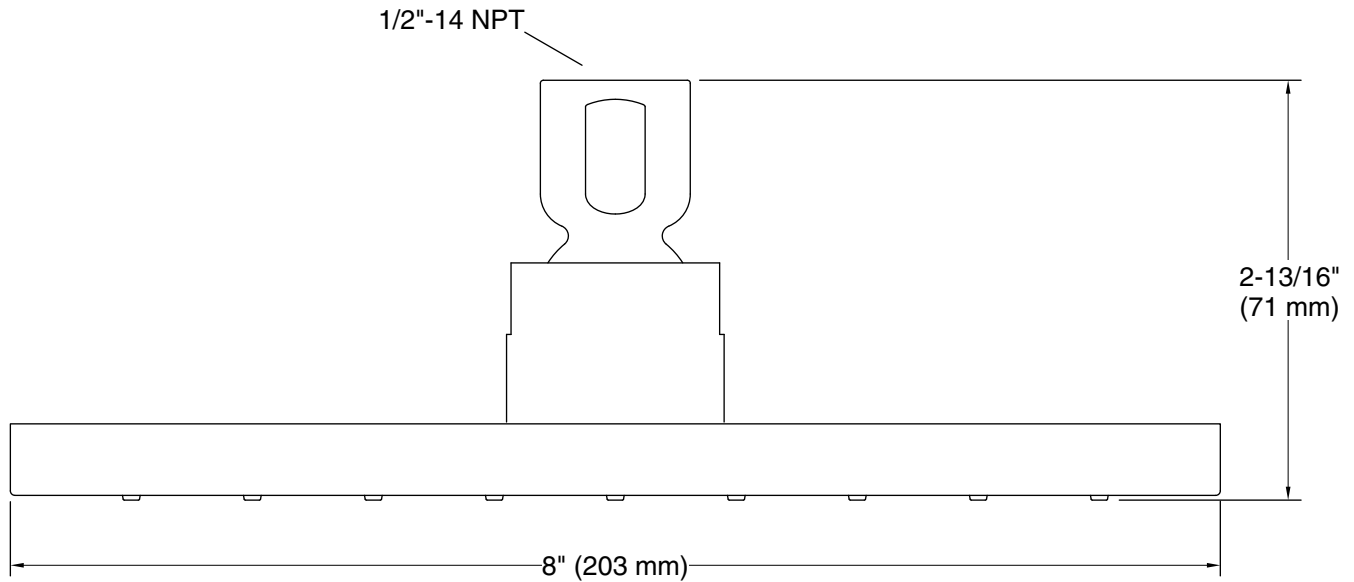

Technical Information

All product dimensions are nominal.

Showerhead/Body Spray:

Rated maximum flow: 1.75 gal/min (6.6 l/min)

Pressure: 80 psi (5.5 bar)

Notes

For use with automatic compensating valves rated at 1.4 gal/min (5.3 l/min) or less.

Install this product according to the installation instructions.