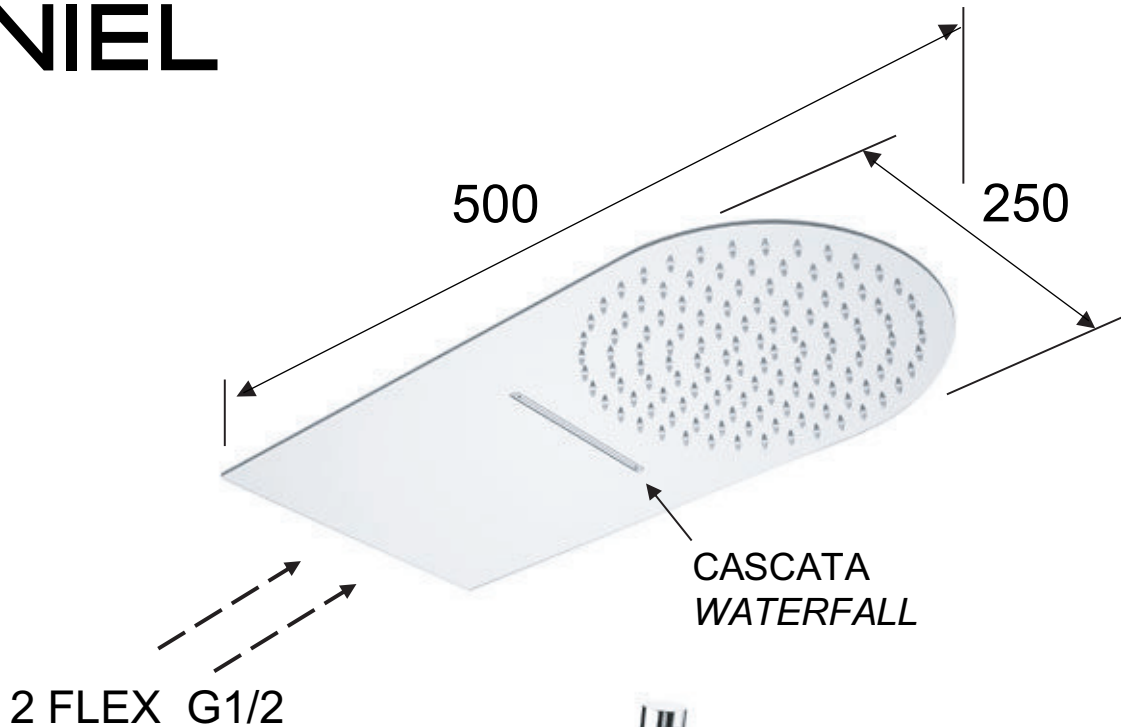

**DANIEL**

SCHEDA TECNICA TECHNICAL FEATURES

ART. COD.

**ST20615ZSSCA**

DEVIATORE 3 / 7 POS  
3 / 7 POS DIVERTER

TERMOSTATICO  
2 MANIGLIE COASSIALI  
*THERMO*  
2 COAXIAL HANDLES  
ON - OFF + T

G1/2

150 cm

**MATERIALI / MATERIALS**

OTTONE CROMATO / CHROME PLATED BRASS  
ABS

**CROMATURA / CHROME PLATING**

UNI EN 248