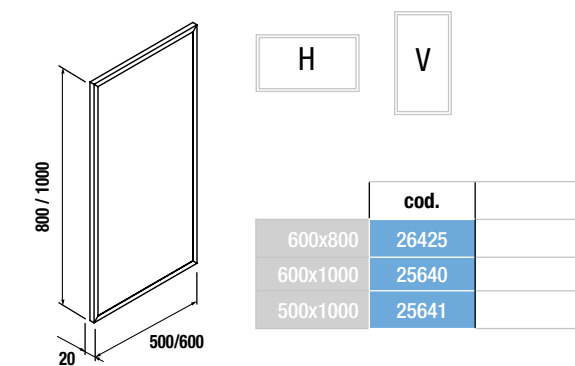

MODULE VINCI

VINCI module in AFRICA OAK, reversible with PUSH opening and 2 glass shelves adjustable in height

SHELVING UNIT VINCI

VINCI shelving unit with mobile shelves in AFRICA OAK. (includes 1 large shelf, 1 medium shelf, 2 small)

TOWEL SHELF VINCI

Towel shelf in 2 widths with shelf AFRICA OAK

BARBER MIRROR

Circular mirror with hanger. Frame and a faux leather strap.

MIRROR VINCI

Mirror with black lacquered aluminum frame Horizontal / Vertical.