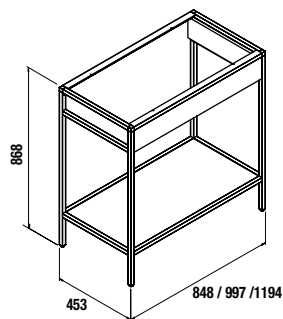

SERIE VINCI

COMBINATION WITH BASINS

VINCI FLOOR STANDING UNIT FOR INTEGRAL WASHBASIN

VINCI structure in matt black lacquered aluminum with shelf in AFRICA OAK, adjustable legs, (structure is provided assembled, combinable with the washbasins indicated below and module according to combinations model).

	cod.	
850	26723	
1000	26724	
1200	26725	

VINCI WALL HUNG MODULE 2 DRAWERS

VINCI wall hung module, AFRICA OAK finish and matt black aluminum handle, with 2 wooden drawers with hidden extraction guides Plus and interior Carbon-TX interior (combinable according to combinations models).