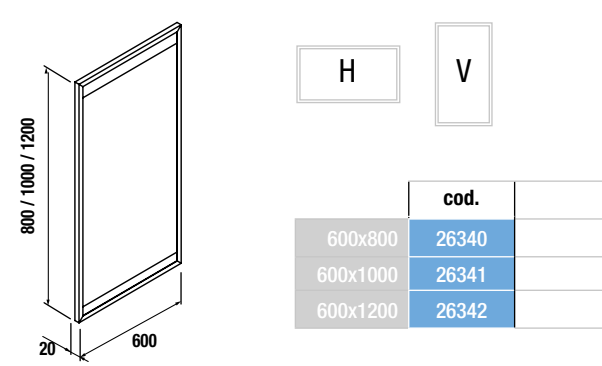

MIRROR WITH LIGHT

Mirror with black lacquered aluminum frame Horizontal / Vertical and sandblasted 35 mm IP44 (20W) (1800lm) (5700K)