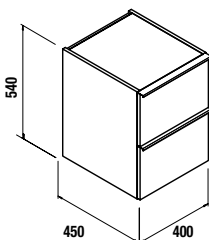

cod.	
400	26726	

INTEGRAL WASHBASINS FOR VINCI FLOOR STANDING STRUCTURE

Iberia (porcelain white)

855/R	855/L	1005/R	1005/L	1010/C
cod.	cod.	cod.	cod.	cod.
21090	21091	20744	20743	14713

1210/R	1210/L	1210/C	1210 Double
cod.	cod.	cod.	cod.
20747	20746	23701	15459

WASHBASIN AND MODULE COMBINATIONS

WIDTH OF 850		WIDTH OF 1000		WIDTH OF 1200	
WASHBASIN MODULE ON THE RIGHT	WASHBASIN MODULE ON THE LEFT	WASHBASIN MODULE ON THE RIGHT	WASHBASIN MODULE ON THE LEFT	WASHBASIN MODULE ON THE RIGHT	WASHBASIN MODULE ON THE LEFT
CENTERED SINK WASHBASIN (1 or 2 modules)		CENTERED SINK WASHBASIN (1 or 2 modules)		DOUBLE SINK WASHBASIN	

VINCI DRAIN PIPE
Black drain pipe with clicker valve

cod.	
26985	

SMART DRAIN PIPE
Drain pipe with clicker valve

cod.	
23033	

ACCESSORY TUBE
For any bottle trap height. Black ø32 x400 mm

cod.	
85679	

ACCESSORY TUBE
For any bottle trap height ø32 x400 mm

cod.	
7787	

REDUCED BOTTLE TRAP
Reduced bottle trap plus clicker valve set

cod.	
19366	

Sofia (mineralmarmo)

855/R	855/L	1005/R	1005/L	1005/C
cod.	cod.	cod.	cod.	cod.
18686	18685	18688	18689	19100

1205/R	1205/L	1205/C	1205 Double
cod.	cod.	cod.	cod.
18684	18683	21073	18691