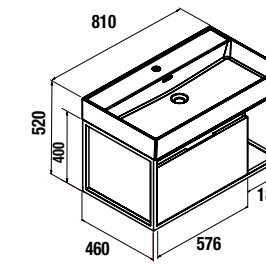

800 (Veneto 810 standard)	
cod.	
26436