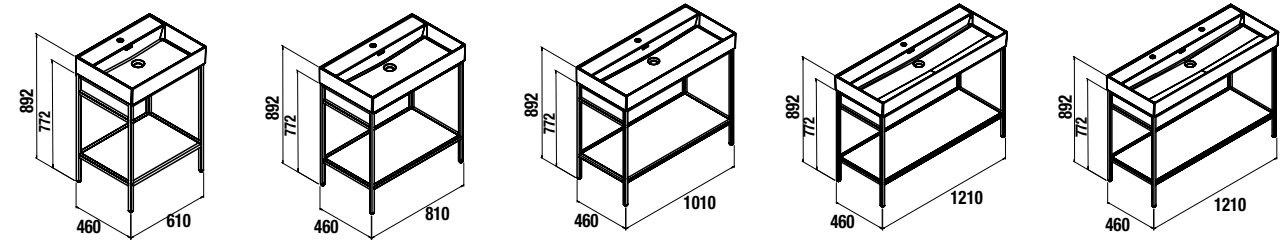

VINCI + VENETO FLOOR STANDING SET

Set consisting of VINCI structure in matt black lacquered aluminum with shelf in AFRICA OAK, adjustable legs and reversible towel rail, with VENETO ceramic washbasin. *(structure is provided disassembled)*

VINCI + STANDARD VENETO

600		800		1000		1200 (1 tap)		1200 (2 taps)	
cod.		cod.		cod.		cod.		cod.	
26427		26428		26429		26430		26431	

VINCI + VENETO WITH INTERNAL SHELF

800		1000		1200 (2 taps)	
cod.		cod.		cod.	
87519		87520		87521	