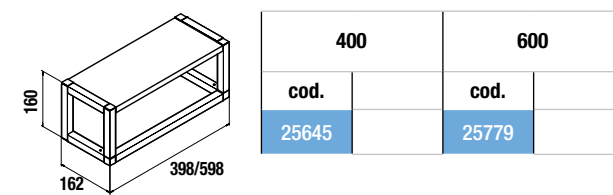

TOWEL SHELF VINCI

Towel shelf in 2 widths with shelf AFRICA OAK