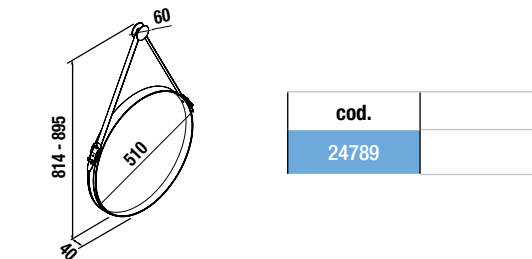

BARBER MIRROR

Circular mirror with hanger. Frame and a faux leather strap.