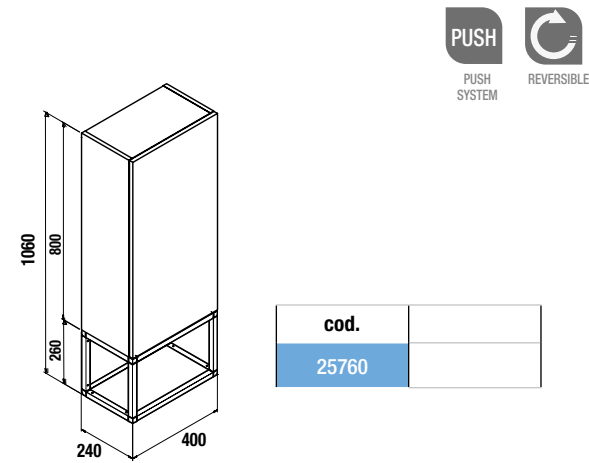

MODULE VINCI

VINCI module in AFRICA OAK, reversible with PUSH opening and 2 glass shelves adjustable in height

SHELVING UNIT VINCI

VINCI shelving unit with mobile shelves in AFRICA OAK. (includes 1 large shelf, 1 medium shelf, 2 small)