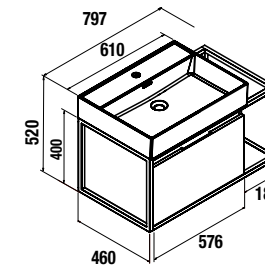

800 (Veneto 610 standard)	
cod.	
26435