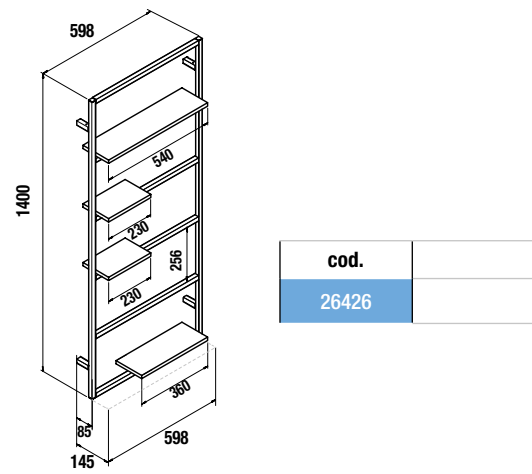

MODULE VINCI

VINCI module in AFRICA OAK, reversible with PUSH opening and 2 glass shelves adjustable in height

SHELVING UNIT VINCI

VINCI shelving unit with mobile shelves in AFRICA OAK. (includes 1 large shelf, 1 medium shelf, 2 small)