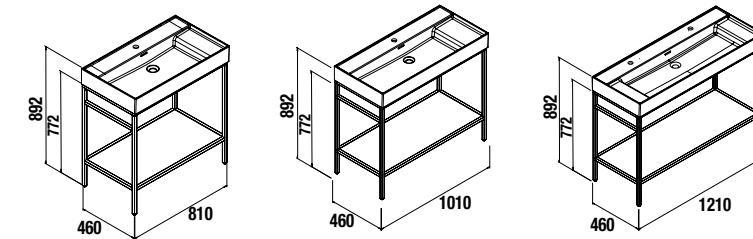

VINCI + VENETO FLOOR STANDING SET

Set consisting of VINCI structure in matt black lacquered aluminum with shelf in AFRICA OAK, adjustable legs and reversible towel rail, with VENETO ceramic washbasin. *(structure is provided disassembled)*

VINCI + STANDARD VENETO

600		800		1000		1200 (1 tap)		1200 (2 taps)	
cod.		cod.		cod.		cod.		cod.	
26427		26428		26429		26430		26431	

VINCI + VENETO WITH INTERNAL SHELF

800		1000		1200 (2 taps)	
cod.		cod.		cod.	
87519		87520		87521	