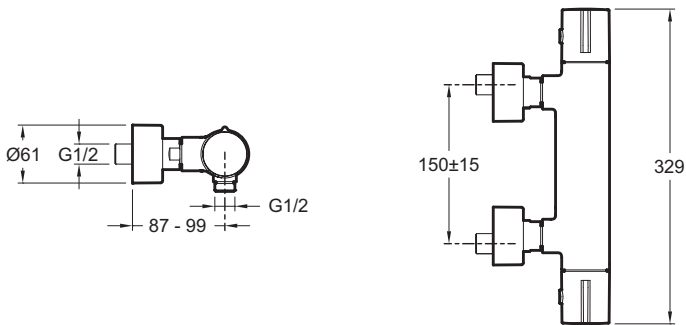

# TOOBI - Thermostatic single-lever wall-mount shower mixer

Jacob Delafon  
PARIS

E8991

Collection: TOOBI

Finish\*:

CP - Chrome

Main features:

## Features

- WEIGHT: 2.9 kg
- INSTALLATION TYPE: 2 holes
- CONNECTION: With connectors and wall escutcheons
- WATER/ENERGY-SAVING: WATER-SAVING
- SAFETY STOP: 40°C
- NON-RETURN VALVE: Yes
- Safety stop at 37°n
- Connectors with wall escutcheons
- MATERIAL: 54
- TYPE: Single-lever
- MECHANISM: Expanding wax thermostatic cartridge
- INSTALLATION TYPE: 2 holes
- WARM BODY: Yes
- MECHANISM GUARANTEE: 5 years
- Non-return valves on supplies

## Technical drawing

Product Specification: Thermostatic single-lever wall-mount shower mixer. E8991. Collection: TOOBI. WEIGHT: 2.9 kg. MATERIAL: 54. INSTALLATION TYPE: 2 holes. TYPE: Single-lever. CONNECTION: With connectors and wall escutcheons. MECHANISM: Expanding wax thermostatic cartridge. WATER/ENERGY-SAVING: WATER-SAVING. INSTALLATION TYPE: 2 holes. SAFETY STOP: 40°C. WARM BODY: Yes. NON-RETURN VALVE: Yes. MECHANISM GUARANTEE: 5 years. Safety stop at 37°n. Non-return valves on supplies. Connectors with wall escutcheons.