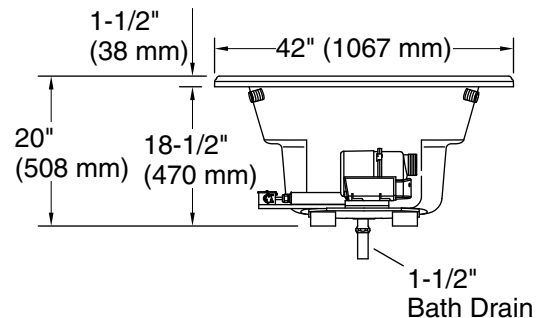

 Recommended Faucet Location

Drop-in Rim Detail

Access Panel
20" (508 mm) W x 15" (381 mm) H

Required Electrical Service

Two circuits required, protected with Class A Ground-Fault Circuit-Interrupter (GFCI). Outside North America, this device may be known as a Residual Current Device (RCD).

Blower, Heater: 120 V, 15 A, 60 Hz
Heated Surface: 120 V, 15 A, 60 Hz

Technical Information

All product dimensions are nominal.

Installation: Drop-in, Under-mount
Drain location: End
Basin area, bottom: 48-5/8" x 24-1/2" (1235 mm x 622 mm)
Basin area, top: 60" x 32-3/16" (1523 mm x 818 mm)
Minimum floor load: 34 lbs/ft² (166 kg/m²)
Water depth: 14-5/16" (364 mm)
Water capacity: 70 gal (265 L)
Template: Drop-in, 1233384-7, not required, included
Electrical component rating:
Blower: 120 V, 10 A, 60 Hz
Heater: 300 W
Heated Surface: 120 V, 0.5 A, 60 Hz, 65 W