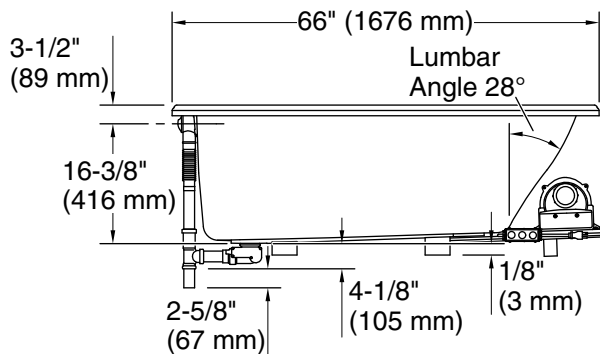

 Recommended Faucet Location

Drop-in Rim Detail

Access Panel
20" (508 mm) W x 15" (381 mm) H

Required Electrical Service

Two circuits required, protected with Class A Ground-Fault Circuit-Interrupter (GFCI). Outside North America, this device may be known as a Residual Current Device (RCD).

Blower, Heater: 120 V, 15 A, 60 Hz
Heated Surface: 120 V, 15 A, 60 Hz

Technical Information

All product dimensions are nominal.

Installation: Drop-in, Under-mount
Drain location: End
Basin area, bottom: 48-5/8" x 24-1/2" (1235 mm x 622 mm)
Basin area, top: 60" x 32-3/16" (1523 mm x 818 mm)
Minimum floor load: 34 lbs/ft² (166 kg/m²)
Water depth: 14-5/16" (364 mm)
Water capacity: 70 gal (265 L)
Template: Drop-in, 1233384-7, not required, included
Electrical component rating:
Blower: 120 V, 10 A, 60 Hz
Heater: 300 W
Heated Surface: 120 V, 0.5 A, 60 Hz, 65 W