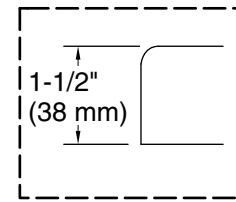

No change in measurements if connected with drain illustrated. (K-37382)

Recommended Faucet Location

Drop-in Rim Detail

Access Panel
20" (508 mm) W x 15" (381 mm) H