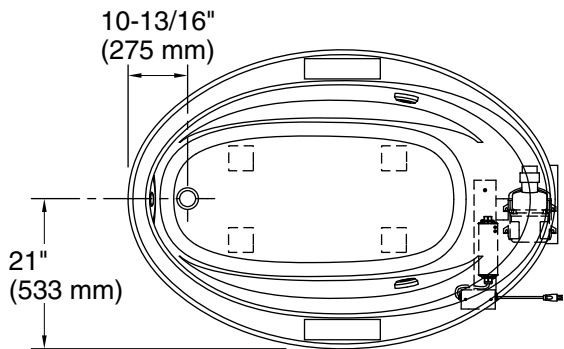

 Recommended Faucet Location

Drop-in Rim Detail

Access Panel
20" (508 mm) W x 15" (381 mm) H

Required Electrical Service

Two circuits required, protected with Class A Ground-Fault Circuit-Interrupter (GFCI). Outside North America, this device may be known as a Residual Current Device (RCD).

Blower, Heater: 120 V, 15 A, 60 Hz
Heated Surface: 120 V, 15 A, 60 Hz

Technical Information

All product dimensions are nominal.

Installation: Drop-in, Under-mount
Drain location: End
Basin area, bottom: 48-5/8" x 24-1/2" (1235 mm x 622 mm)
Basin area, top: 60" x 32-3/16" (1523 mm x 818 mm)
Minimum floor load: 34 lbs/ft² (166 kg/m²)
Water depth: 14-5/16" (364 mm)
Water capacity: 70 gal (265 L)
Template: Drop-in, 1233384-7, not required, included
Electrical component rating:
Blower: 120 V, 10 A, 60 Hz
Heater: 300 W
Heated Surface: 120 V, 0.5 A, 60 Hz, 65 W