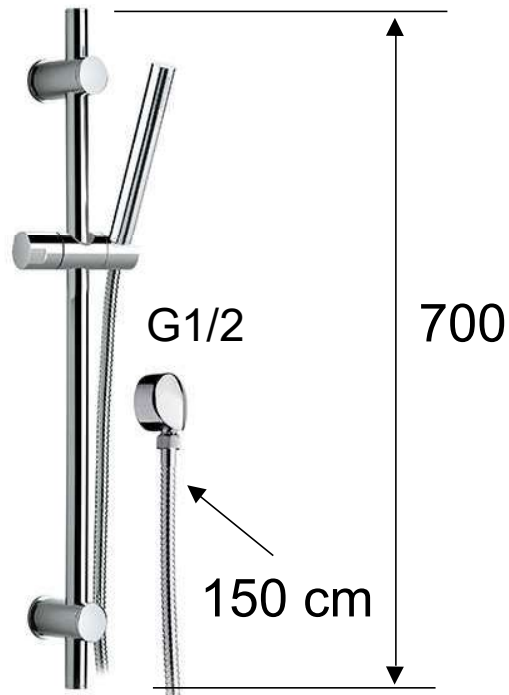

**DANIEL**

SCHEDA TECNICA TECHNICAL FEATURES

ART. COD.

**ST20614ZSS**

DEVIATORE 3 VIE 7 POSIZIONI  
3-OUTLETS AND 7-POSITIONS  
DIVERTER

FLUSSO + STOP 38°C TERMO  
FLOW + STOP 38°C THERMO