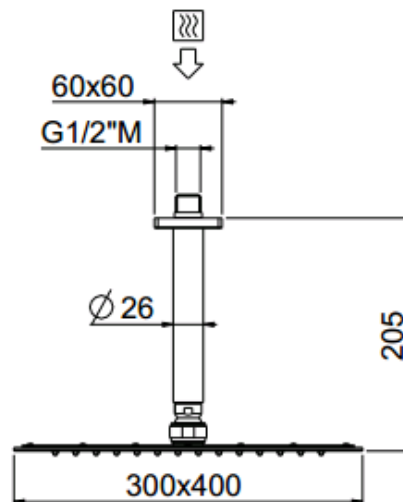

MySlim

Rectangular 1 inspectable 400x300
26208C15-CRX

TECHNICAL INFORMATION

Single-function ultrathin square shower head 400x300, non-liming, inspectable, in chromed INOX with roof mounted shower arm in brass $\varnothing 26 \frac{1}{2}$ " mm, 15 cm. CHROME

Flow rate:
8 l/min

PICTURE

SPARE PARTS

FEATURES

Rain jet

Non-liming

ecologic

inspectable
rectangular

TECHNICAL DRAWING

FINISHINGS