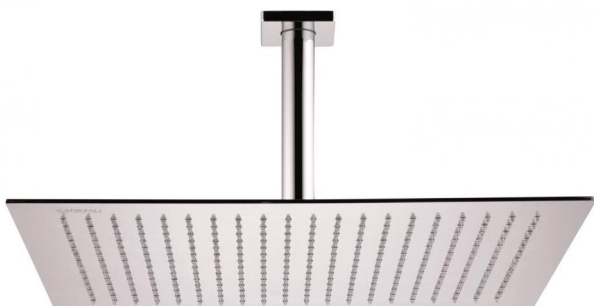

MySlim

Rectangular 1 inspectable 400x300
26208C15-CRX

TECHNICAL INFORMATION

Single-function ultrathin square shower head 400x300, non-liming, inspectable, in chromed INOX with roof mounted shower arm in brass $\varnothing 26 \frac{1}{2}$ " mm, 15 cm. CHROME

Flow rate:
8 l/min

PICTURE

SPARE PARTS

FEATURES

Rain jet

Non-liming

ecologic

inspectable
rectangular