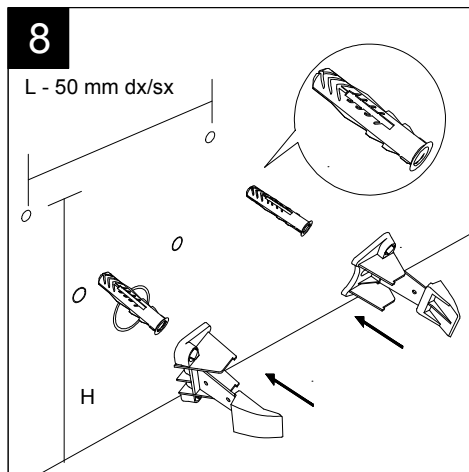

FRONT

LEFT

**GSG**  
CERAMIC DESIGN

Bidet a terra flut monoforo  
Flut bidet back to wall one hole

TOP

REAR

SECTION

Designation Bidet a terra flut monoforo Flut bidet back to wall one hole	<b>GSG</b> CERAMIC DESIGN
Scale 1:10	This drawing including the respected data may neither be duplicated nor modified nor altered without the consent of GSG Ceramic Design. The use of the data/technical drawings take place at users own risk and under exclusion of any liability of GSG Ceramic Design. The dimensions are not binding; products are subject to changes. Measurement shown may be subjected to small variations or are indicative.
cod. FLBI01	

Guida all'installazione dei bidet a pavimento con kit di fissaggio a parete nascosto (cod. ACS51)

Serie: LIKE - BRIO - TOUCH - FLUT - SPEED

Installation guide for floor standing bidets with wall hidden fixing kit (cod. ACS51)

Series: LIKE - BRIO - TOUCH - FLUT - SPEED

①

Guida all'installazione dei bidet a pavimento con kit di fissaggio a parete nascosto (cod. ACS51)

Serie: LIKE - BRIO - TOUCH - FLUT - SPEED

*Installation guide for floor standing bidets with wall hidden fixing kit (cod. ACS51)*