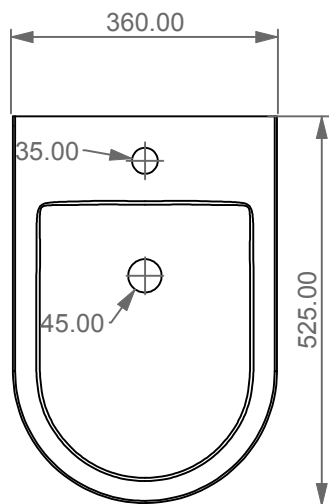

FRONT

LEFT

**GSG**  
CERAMIC DESIGN

Bidet a terra flut monoforo  
Flut bidet back to wall one hole

TOP

REAR

SECTION

Designation Bidet a terra flut monoforo Flut bidet back to wall one hole	<b>GSG</b> CERAMIC DESIGN
Scale 1:10	This drawing including the respected data may neither be duplicated nor modified nor altered without the consent of GSG Ceramic Design. The use of the data/technical drawings take place at users own risk and under exclusion of any liability of GSG Ceramic Design. The dimensions are not binding; products are subject to changes. Measurement shown may be subjected to small variations or are indicative.
cod. FLBI01	

Guida all'installazione dei bidet a pavimento con kit di fissaggio a parete nascosto (cod. ACS51)

Serie: LIKE - BRIO - TOUCH - FLUT - SPEED

Installation guide for floor standing bidets with wall hidden fixing kit (cod. ACS51)