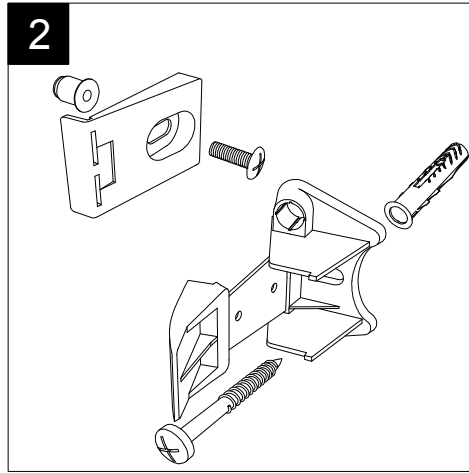

FRONT

LEFT

**GSG**  
CERAMIC DESIGN

Bidet a terra flut monoforo  
Flut bidet back to wall one hole

TOP

REAR

SECTION

Designation Bidet a terra flut monoforo Flut bidet back to wall one hole	<b>GSG</b> CERAMIC DESIGN
Scale 1:10	This drawing including the respected data may neither be duplicated nor modified nor altered without the consent of GSG Ceramic Design. The use of the data/technical drawings take place at users own risk and under exclusion of any liability of GSG Ceramic Design. The dimensions are not binding; products are subject to changes. Measurement shown may be subjected to small variations or are indicative.
cod. FLBI01	

Guida all'installazione dei bidet a pavimento con kit di fissaggio a parete nascosto (cod. ACS51)

Serie: LIKE - BRIO - TOUCH - FLUT - SPEED

Installation guide for floor standing bidets with wall hidden fixing kit (cod. ACS51)

Series: LIKE - BRIO - TOUCH - FLUT - SPEED

①

Guida all'installazione dei bidet a pavimento con kit di fissaggio a parete nascosto (cod. ACS51)

Serie: LIKE - BRIO - TOUCH - FLUT - SPEED

*Installation guide for floor standing bidets with wall hidden fixing kit (cod. ACS51)*