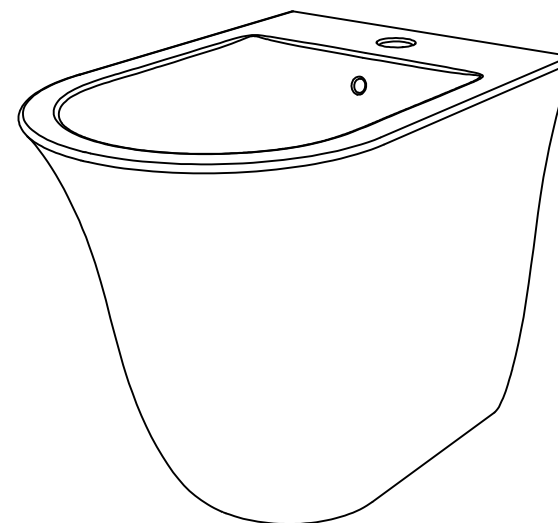

FRONT

LEFT

**GSG**  
CERAMIC DESIGN

Bidet a terra flut monoforo  
Flut bidet back to wall one hole

TOP

REAR

SECTION

Designation Bidet a terra flut monoforo Flut bidet back to wall one hole	<b>GSG</b> CERAMIC DESIGN
Scale 1:10	This drawing including the respected data may neither be duplicated nor modified nor altered without the consent of GSG Ceramic Design. The use of the data/technical drawings take place at users own risk and under exclusion of any liability of GSG Ceramic Design. The dimensions are not binding; products are subject to changes. Measurement shown may be subjected to small variations or are indicative.
cod. FLBI01	

Guida all'installazione dei bidet a pavimento con kit di fissaggio a parete nascosto (cod. ACS51)

Serie: LIKE - BRIO - TOUCH - FLUT - SPEED

Installation guide for floor standing bidets with wall hidden fixing kit (cod. ACS51)

Series: LIKE - BRIO - TOUCH - FLUT - SPEED

①

Guida all'installazione dei bidet a pavimento con kit di fissaggio a parete nascosto (cod. ACS51)

Serie: LIKE - BRIO - TOUCH - FLUT - SPEED

*Installation guide for floor standing bidets with wall hidden fixing kit (cod. ACS51)*