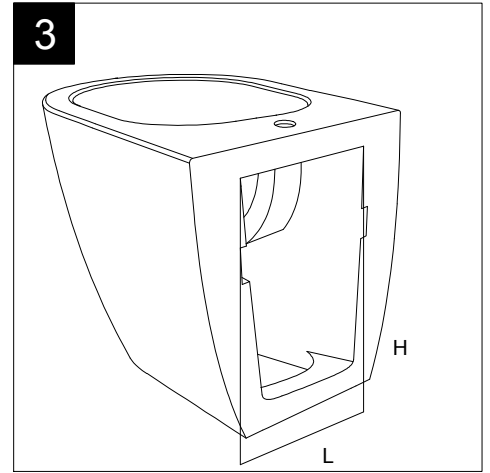

FRONT

LEFT

**GSG**  
CERAMIC DESIGN

Bidet a terra flut monoforo  
Flut bidet back to wall one hole

TOP

REAR

SECTION

Designation Bidet a terra flut monoforo Flut bidet back to wall one hole	<b>GSG</b> CERAMIC DESIGN
Scale 1:10	This drawing including the respected data may neither be duplicated nor modified nor altered without the consent of GSG Ceramic Design. The use of the data/technical drawings take place at users own risk and under exclusion of any liability of GSG Ceramic Design. The dimensions are not binding; products are subject to changes. Measurement shown may be subjected to small variations or are indicative.
cod. FLBI01	

Guida all'installazione dei bidet a pavimento con kit di fissaggio a parete nascosto (cod. ACS51)

Serie: LIKE - BRIO - TOUCH - FLUT - SPEED

Installation guide for floor standing bidets with wall hidden fixing kit (cod. ACS51)

Series: LIKE - BRIO - TOUCH - FLUT - SPEED

①

Guida all'installazione dei bidet a pavimento con kit di fissaggio a parete nascosto (cod. ACS51)

Serie: LIKE - BRIO - TOUCH - FLUT - SPEED

*Installation guide for floor standing bidets with wall hidden fixing kit (cod. ACS51)*