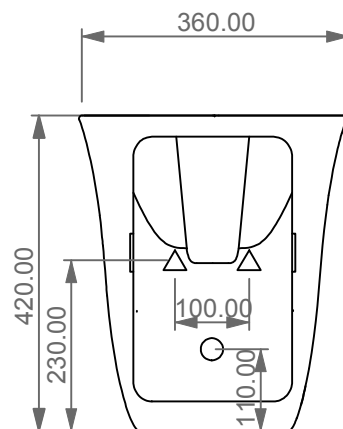

FRONT

LEFT

**GSG**  
CERAMIC DESIGN

Bidet a terra flut monoforo  
Flut bidet back to wall one hole

TOP

REAR

SECTION

Designation Bidet a terra flut monoforo Flut bidet back to wall one hole	<b>GSG</b> CERAMIC DESIGN
Scale 1:10	This drawing including the respected data may neither be duplicated nor modified nor altered without the consent of GSG Ceramic Design. The use of the data/technical drawings take place at users own risk and under exclusion of any liability of GSG Ceramic Design. The dimensions are not binding; products are subject to changes. Measurement shown may be subjected to small variations or are indicative.
cod. FLBI01	

Guida all'installazione dei bidet a pavimento con kit di fissaggio a parete nascosto (cod. ACS51)

Serie: LIKE - BRIO - TOUCH - FLUT - SPEED

Installation guide for floor standing bidets with wall hidden fixing kit (cod. ACS51)