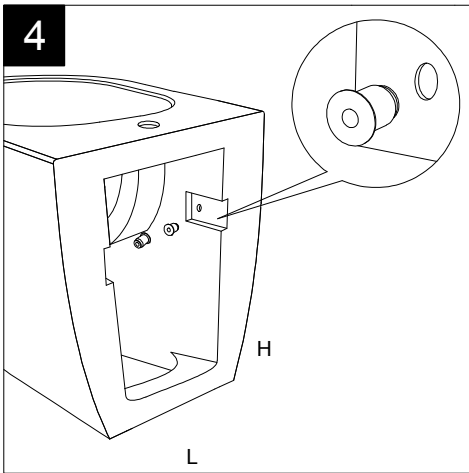

FRONT

LEFT

**GSG**  
CERAMIC DESIGN

Bidet a terra flut monoforo  
Flut bidet back to wall one hole

TOP

REAR

SECTION

Designation Bidet a terra flut monoforo Flut bidet back to wall one hole	<b>GSG</b> CERAMIC DESIGN
Scale 1:10	This drawing including the respected data may neither be duplicated nor modified nor altered without the consent of GSG Ceramic Design. The use of the data/technical drawings take place at users own risk and under exclusion of any liability of GSG Ceramic Design. The dimensions are not binding; products are subject to changes. Measurement shown may be subjected to small variations or are indicative.
cod. FLBI01	

Guida all'installazione dei bidet a pavimento con kit di fissaggio a parete nascosto (cod. ACS51)

Serie: LIKE - BRIO - TOUCH - FLUT - SPEED

Installation guide for floor standing bidets with wall hidden fixing kit (cod. ACS51)

Series: LIKE - BRIO - TOUCH - FLUT - SPEED

①

Guida all'installazione dei bidet a pavimento con kit di fissaggio a parete nascosto (cod. ACS51)

Serie: LIKE - BRIO - TOUCH - FLUT - SPEED

*Installation guide for floor standing bidets with wall hidden fixing kit (cod. ACS51)*