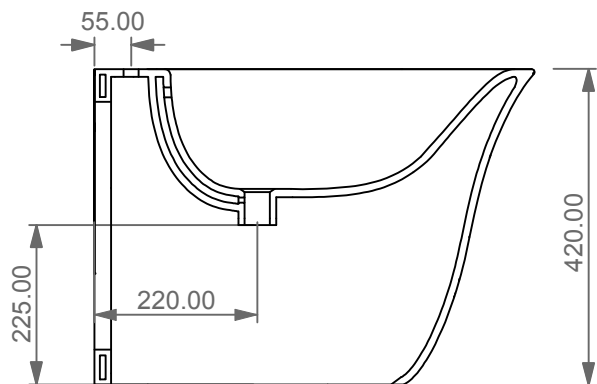

FRONT

LEFT

**GSG**  
CERAMIC DESIGN

Bidet a terra flut monoforo  
Flut bidet back to wall one hole

TOP

REAR

SECTION

Designation Bidet a terra flut monoforo Flut bidet back to wall one hole	<b>GSG</b> CERAMIC DESIGN
Scale 1:10	This drawing including the respected data may neither be duplicated nor modified nor altered without the consent of GSG Ceramic Design. The use of the data/technical drawings take place at users own risk and under exclusion of any liability of GSG Ceramic Design. The dimensions are not binding; products are subject to changes. Measurement shown may be subjected to small variations or are indicative.
cod. FLBI01	

Guida all'installazione dei bidet a pavimento con kit di fissaggio a parete nascosto (cod. ACS51)

Serie: LIKE - BRIO - TOUCH - FLUT - SPEED

Installation guide for floor standing bidets with wall hidden fixing kit (cod. ACS51)

Series: LIKE - BRIO - TOUCH - FLUT - SPEED

①

Guida all'installazione dei bidet a pavimento con kit di fissaggio a parete nascosto (cod. ACS51)

Serie: LIKE - BRIO - TOUCH - FLUT - SPEED

*Installation guide for floor standing bidets with wall hidden fixing kit (cod. ACS51)*