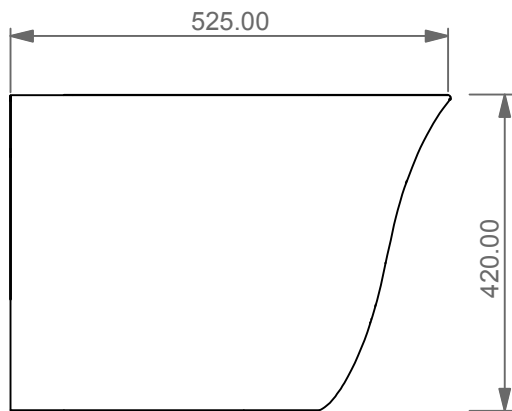

FRONT

LEFT

**GSG**  
CERAMIC DESIGN

Bidet a terra flut monoforo  
Flut bidet back to wall one hole

TOP

REAR

SECTION

Designation Bidet a terra flut monoforo Flut bidet back to wall one hole	<b>GSG</b> CERAMIC DESIGN
Scale 1:10	This drawing including the respected data may neither be duplicated nor modified nor altered without the consent of GSG Ceramic Design. The use of the data/technical drawings take place at users own risk and under exclusion of any liability of GSG Ceramic Design. The dimensions are not binding; products are subject to changes. Measurement shown may be subjected to small variations or are indicative.
cod. FLBI01	