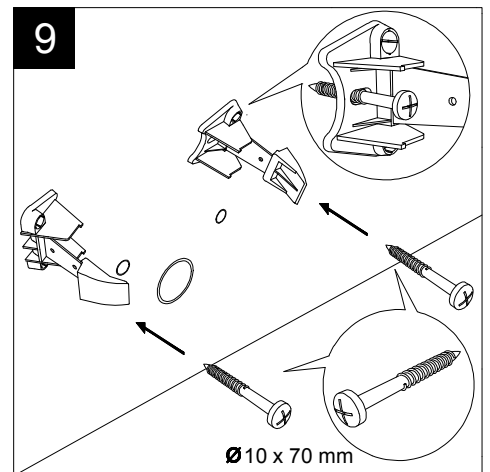

FRONT

LEFT

**GSG**  
CERAMIC DESIGN

Bidet a terra flut monoforo  
Flut bidet back to wall one hole

TOP

REAR

SECTION

Designation Bidet a terra flut monoforo Flut bidet back to wall one hole	<b>GSG</b> CERAMIC DESIGN
Scale 1:10	This drawing including the respected data may neither be duplicated nor modified nor altered without the consent of GSG Ceramic Design. The use of the data/technical drawings take place at users own risk and under exclusion of any liability of GSG Ceramic Design. The dimensions are not binding; products are subject to changes. Measurement shown may be subjected to small variations or are indicative.
cod. FLBI01	

Guida all'installazione dei bidet a pavimento con kit di fissaggio a parete nascosto (cod. ACS51)

Serie: LIKE - BRIO - TOUCH - FLUT - SPEED

Installation guide for floor standing bidets with wall hidden fixing kit (cod. ACS51)

Series: LIKE - BRIO - TOUCH - FLUT - SPEED

①

Guida all'installazione dei bidet a pavimento con kit di fissaggio a parete nascosto (cod. ACS51)

Serie: LIKE - BRIO - TOUCH - FLUT - SPEED

*Installation guide for floor standing bidets with wall hidden fixing kit (cod. ACS51)*