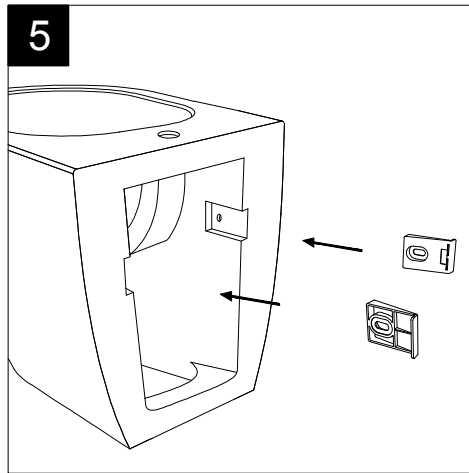

FRONT

LEFT

**GSG**  
CERAMIC DESIGN

Bidet a terra flut monoforo  
Flut bidet back to wall one hole

TOP

REAR

SECTION

Designation Bidet a terra flut monoforo Flut bidet back to wall one hole	<b>GSG</b> CERAMIC DESIGN
Scale 1:10	This drawing including the respected data may neither be duplicated nor modified nor altered without the consent of GSG Ceramic Design. The use of the data/technical drawings take place at users own risk and under exclusion of any liability of GSG Ceramic Design. The dimensions are not binding; products are subject to changes. Measurement shown may be subjected to small variations or are indicative.
cod. FLBI01	

Guida all'installazione dei bidet a pavimento con kit di fissaggio a parete nascosto (cod. ACS51)

Serie: LIKE - BRIO - TOUCH - FLUT - SPEED

Installation guide for floor standing bidets with wall hidden fixing kit (cod. ACS51)

Series: LIKE - BRIO - TOUCH - FLUT - SPEED

①

Guida all'installazione dei bidet a pavimento con kit di fissaggio a parete nascosto (cod. ACS51)

Serie: LIKE - BRIO - TOUCH - FLUT - SPEED

*Installation guide for floor standing bidets with wall hidden fixing kit (cod. ACS51)*