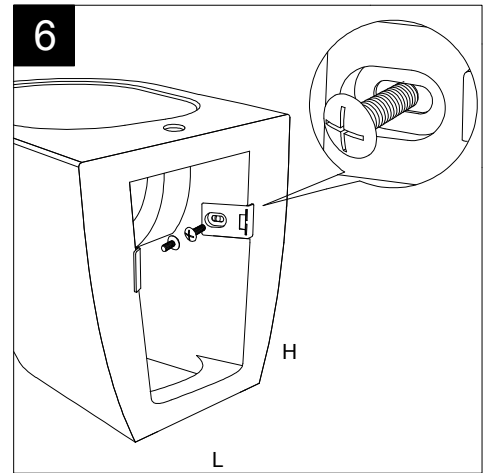

FRONT

LEFT

**GSG**  
CERAMIC DESIGN

Bidet a terra flut monoforo  
Flut bidet back to wall one hole

TOP

REAR

SECTION

Designation Bidet a terra flut monoforo Flut bidet back to wall one hole	<b>GSG</b> CERAMIC DESIGN
Scale 1:10	This drawing including the respected data may neither be duplicated nor modified nor altered without the consent of GSG Ceramic Design. The use of the data/technical drawings take place at users own risk and under exclusion of any liability of GSG Ceramic Design. The dimensions are not binding; products are subject to changes. Measurement shown may be subjected to small variations or are indicative.
cod. FLBI01	

Guida all'installazione dei bidet a pavimento con kit di fissaggio a parete nascosto (cod. ACS51)

Serie: LIKE - BRIO - TOUCH - FLUT - SPEED

Installation guide for floor standing bidets with wall hidden fixing kit (cod. ACS51)

Series: LIKE - BRIO - TOUCH - FLUT - SPEED

①

Guida all'installazione dei bidet a pavimento con kit di fissaggio a parete nascosto (cod. ACS51)

Serie: LIKE - BRIO - TOUCH - FLUT - SPEED

*Installation guide for floor standing bidets with wall hidden fixing kit (cod. ACS51)*