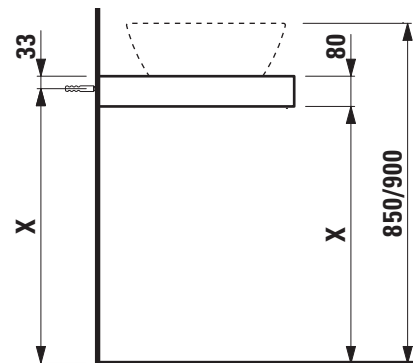

TECHNICAL DRAWINGS / S 1 : 20

C / mm	Ceramic
194	Val s1228.2 (semi-wet-area right)
225	Kartell by Laufen s1833.5
242	Kartell by Laufen s1233.2 (with tap bank right)
300	Kartell by Laufen s1833.9
380	Val s1628.8
395	Living SaphirKeramik s1143.4
	Living Square s1543.5, s1643.2
	Ino s1730.2
	Val s1628.4
	Laufen Pro S s1696.2, s1696.3, s1696.4, s1896.3 Laufen Pro s1295.3, s1395.1, s1396.1, s1795.1, s1795.2, s1795.3

C / mm	Ceramic
374	Kartell by Laufen s1833.4
378	Val s1228.1
386	Palomba s1680.2
400	Val s1228.2 (semi-wet-area left)
415	Palomba s1680.3
447	Living City s1743.7
	Laufen Pro S s1696.7 Val s1628.5
504	Val s1628.7
651	Kartell by Laufen s1233.2 (with tap bank left)
298	all other from matrix for washtops Case

X = The exact height must be set during installation.