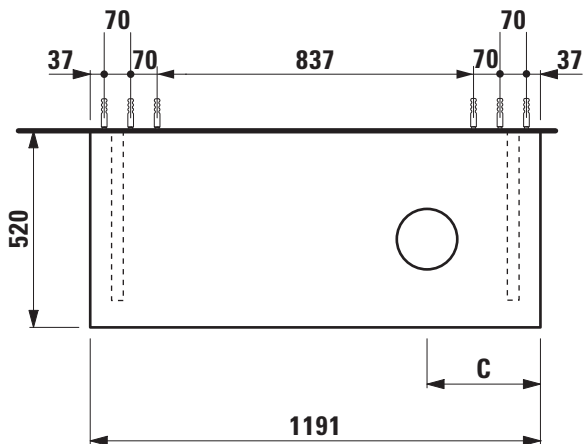

TECHNICAL DRAWINGS / S 1 : 20

C / mm	Ceramic
194	Val s1228.2 (semi-wet-area right)
225	Kartell by Laufen s1833.5
242	Kartell by Laufen s1233.2 (with tap bank right)
300	Kartell by Laufen s1833.9
380	Val s1628.8
395	Living SaphirKeramik s1143.4
	Living Square s1543.5, s1643.2
	Ino s1730.2
	Val s1628.4
	Laufen Pro S s1696.2, s1696.3, s1696.4, s1896.3 Laufen Pro s1295.3, s1395.1, s1396.1, s1795.1, s1795.2, s1795.3

C / mm	Ceramic
374	Kartell by Laufen s1833.4
378	Val s1228.1
386	Palomba s1680.2
400	Val s1228.2 (semi-wet-area left)
415	Palomba s1680.3
447	Living City s1743.7
	Laufen Pro S s1696.7 Val s1628.5
504	Val s1628.7
651	Kartell by Laufen s1233.2 (with tap bank left)
298	all other from matrix for washtops Case

X = The exact height must be set during installation.