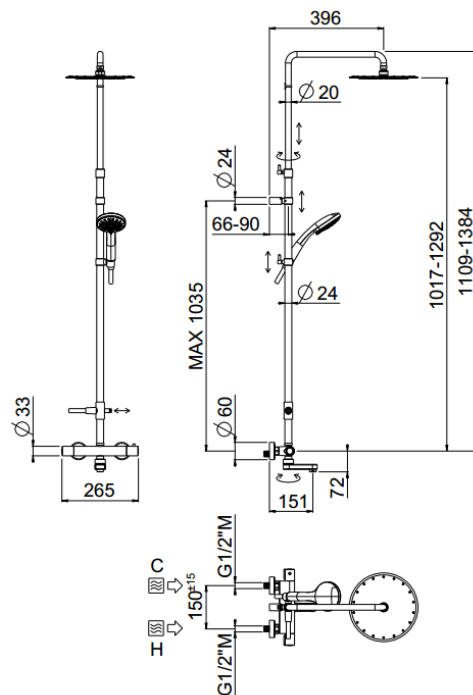

## TECHNICAL INFORMATION

Bridge telescopic shower column including exposed thermostatic mixer with brass handles, diverter and swinging spout, turning bar with adjustable mounting. Round ultra-thin shower head, Ø220, non-liming, in stainless steel. 3 jets non-liming shower in ABS. Smooth double anti-torsion PVC flexible hose, cm 150. CHROME

## FEATURES

rain jet

central jet

side jet

Tub spout

double anti-torsion

adjustable telescopic shower column

Rigoletto adjustable spout

## TECHNICAL DRAWING