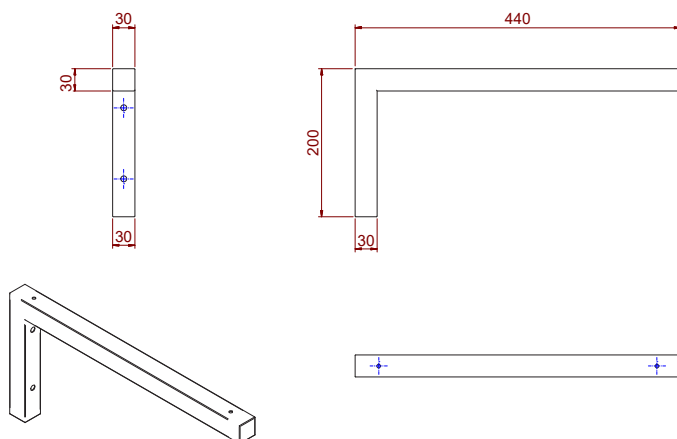

### Product Information

- Code: 17870
- Kind of product: Support brass chrome
- Materials: Shiny chrome steel
- Dimensions: 440 x 200 x 30 mm

### Observations

- The packaging includes studs, screws for placement. As well as trims to hide said support screws.

### Technical scheme (measures in mm)