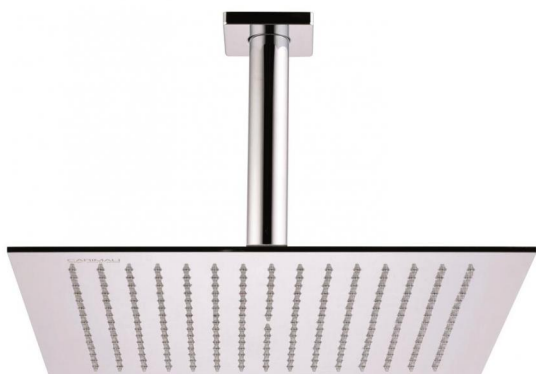

MySlim

Quadro 1 inspectable 240x240
26205C15-CRX

TECHNICAL INFORMATION

Single-function ultrathin square shower head 240x240, non-liming, inspectable, in chromed INOX with roof mounted shower arm in brass $\varnothing 26$ 1/2" mm, 15 cm. CHROME

Flow rate:
6 l/min

PICTURE

SPARE PARTS

FEATURES

Rain jet

Non-liming

ecologic

inspectable square