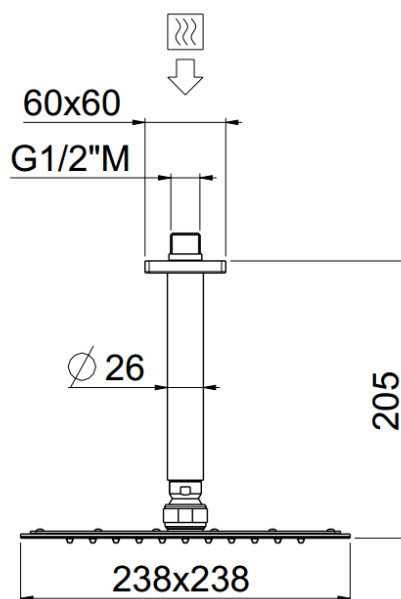

MySlim

Quadro 1 inspectable 240x240
26205C15-CRX

TECHNICAL INFORMATION

Single-function ultrathin square shower head 240x240, non-liming, inspectable, in chromed INOX with roof mounted shower arm in brass $\varnothing 26$ 1/2" mm, 15 cm. CHROME

Flow rate:
6 l/min

PICTURE

SPARE PARTS

FEATURES

Rain jet

Non-liming

ecologic

inspectable square

TECHNICAL DRAWING

FINISHINGS