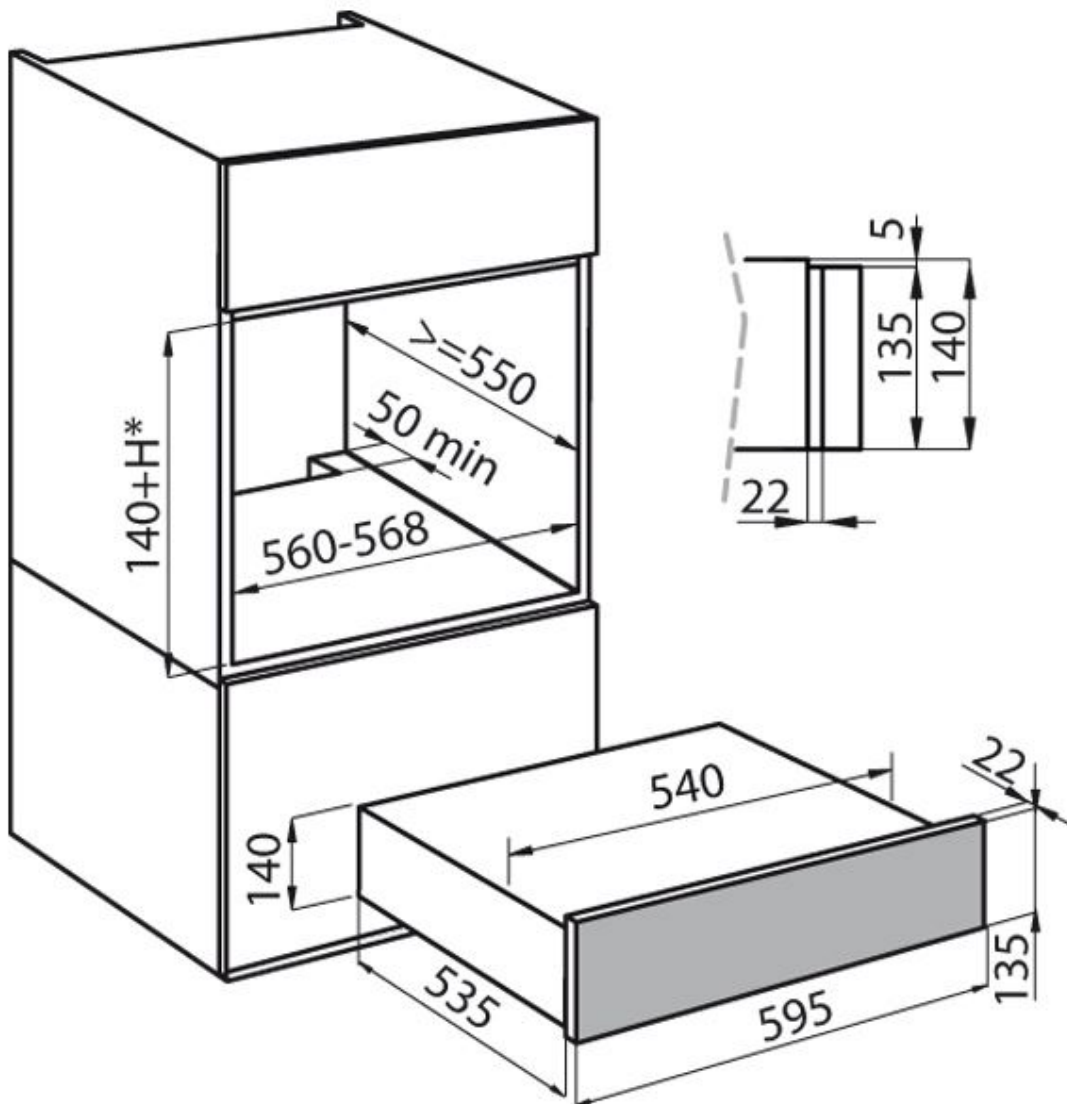

Plate-warmer module FL 7104 100

Ovens and Coordinated Products

Code: 7104 100

DETAILS

Coloring White

Material Glass

Supply 220-240V 50-60Hz

Opening Pull-out trolley - Push opening

Max capacity 15 Kg

Dimensions 60x14 cm

Indoor Stainless steel inside and non-slip coating base

Max temperature 85 °c

Oven type Plate-warmer module

TECHNICAL DATA

GALLERY