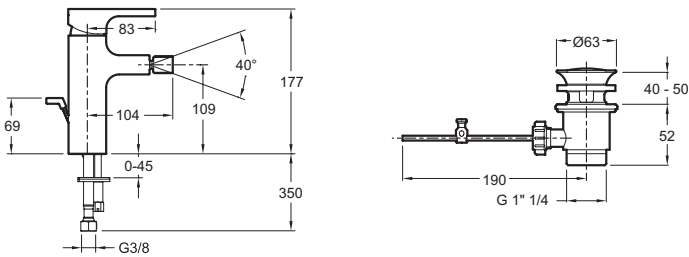

E98338

Collection: STRAYT

Finish*:

CP - Chrome

Main features:

Features

- **WEIGHT:** 2.6 kg
- **INSTALLATION TYPE:** 1 hole
- **CONNECTION:** With supply hoses
- **INSTALLATION TYPE:** 1 hole
- Ceramic disc cartridge
- Water saving feature
- **MATERIAL:** Metal
- **TYPE:** Single-lever
- **WASTE :** With waste
- **MECHANISM GUARANTEE:** 5 years
- Incl. pop-up drain
- Anti-scale aerator

Technical drawing

Product Specification: Medium single-lever bidet mixer - with supply hoses. E98338. Collection: STRAYT. WEIGHT: 2.6 kg. MATERIAL: Metal. INSTALLATION TYPE: 1 hole. TYPE: Single-lever. CONNECTION: With supply hoses. WASTE : With waste. INSTALLATION TYPE: 1 hole. MECHANISM GUARANTEE: 5 years. Ceramic disc cartridge. Incl. pop-up drain. Water saving feature. Anti-scale aerator.