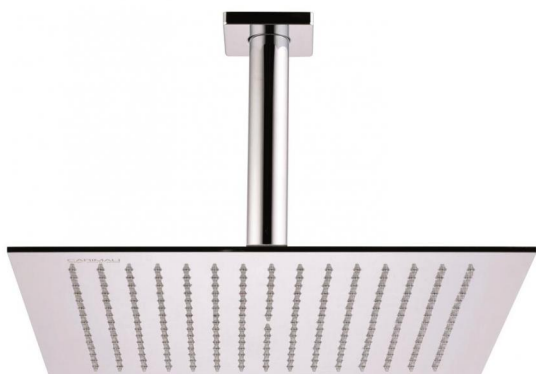

MySlim

Quadro 1 inspectable 300x300
26206C15-CRX

TECHNICAL INFORMATION

Single-function ultrathin square shower head 300x300, non-liming, inspectable, in chromed INOX with roof mounted shower arm in brass $\varnothing 26 \frac{1}{2}$ " mm, 15 cm. CHROME

Flow rate:
7 l/min

PICTURE