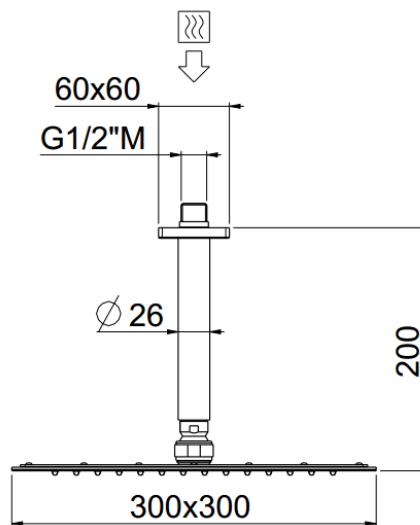

## TECHNICAL INFORMATION

Single-function ultrathin square shower head 300x300, non-liming, inspectable, in chromed INOX with roof mounted shower arm in brass  $\varnothing 26 \frac{1}{2}$ " mm, 15 cm. CHROME

## SPARE PARTS

## TECHNICAL DRAWING