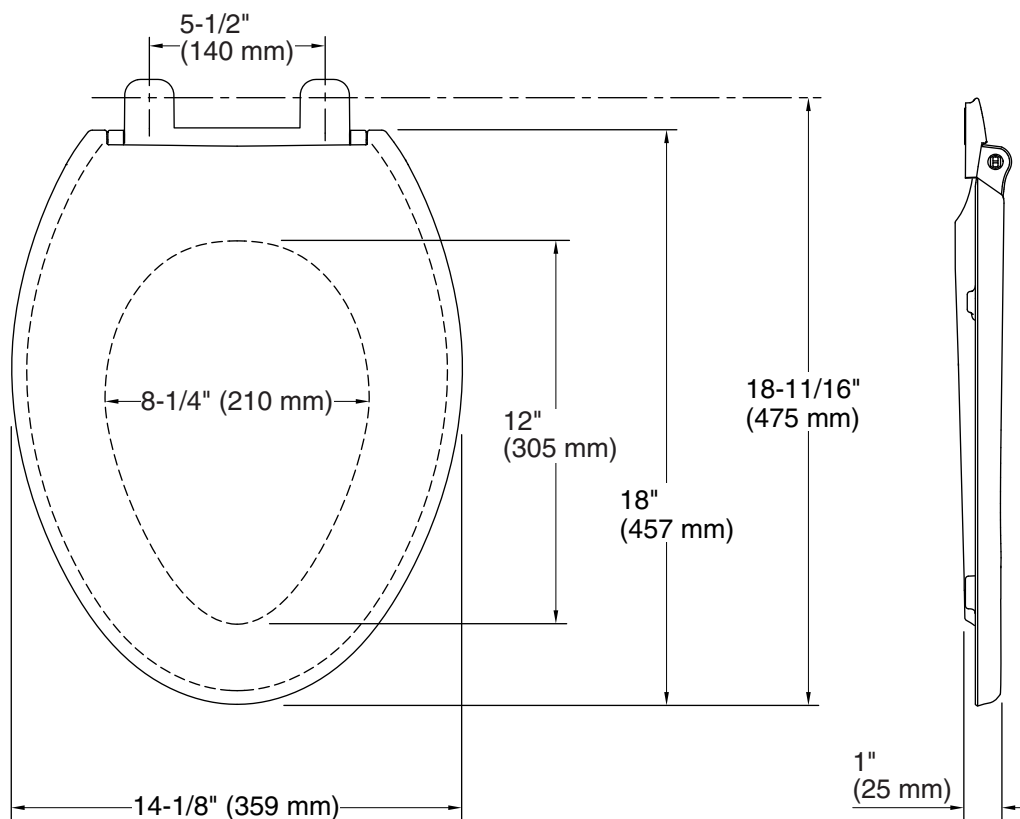

Reveal® Quiet-Close™

Elongated Toilet Seat

K-4008

Features

- Overhanging lid design creates a clean and sleek look.
- Quiet-Close™ prevents slamming by slowly bringing the toilet seat and lid to a gentle close.
- Grip-Tight bumpers hold seat firmly in place.
- Quick-Release™ hinges allow seat to be unlatched from toilet for easy removal and convenient cleaning; no tools required.
- Quick-Attach® hardware for fast and secure installation.
- Color-matched plastic hinges.
- For non-residential application recommend using K-7671 or K-20110.

Color	Code	Description
	0	White
	96	Biscuit
	47	Almond
	NY	Dune
	95	Ice™ Grey
	G9	Sandbar
	K4	Cashmere
	58	Thunder™ Grey
	7	Black Black™

Technical Information

All product dimensions are nominal.

Seat shape type: Elongated

Seat front type: Closed-front

Seat-mounting holes: 5-1/2" (140 mm)

Notes

Install this product according to the installation guide.