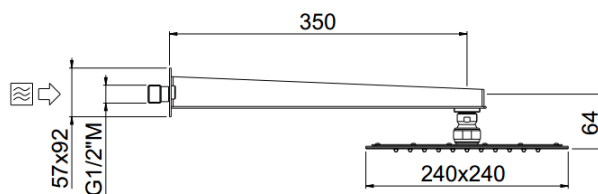

TECHNICAL DRAWING

SPARE PARTS

FINISHINGS