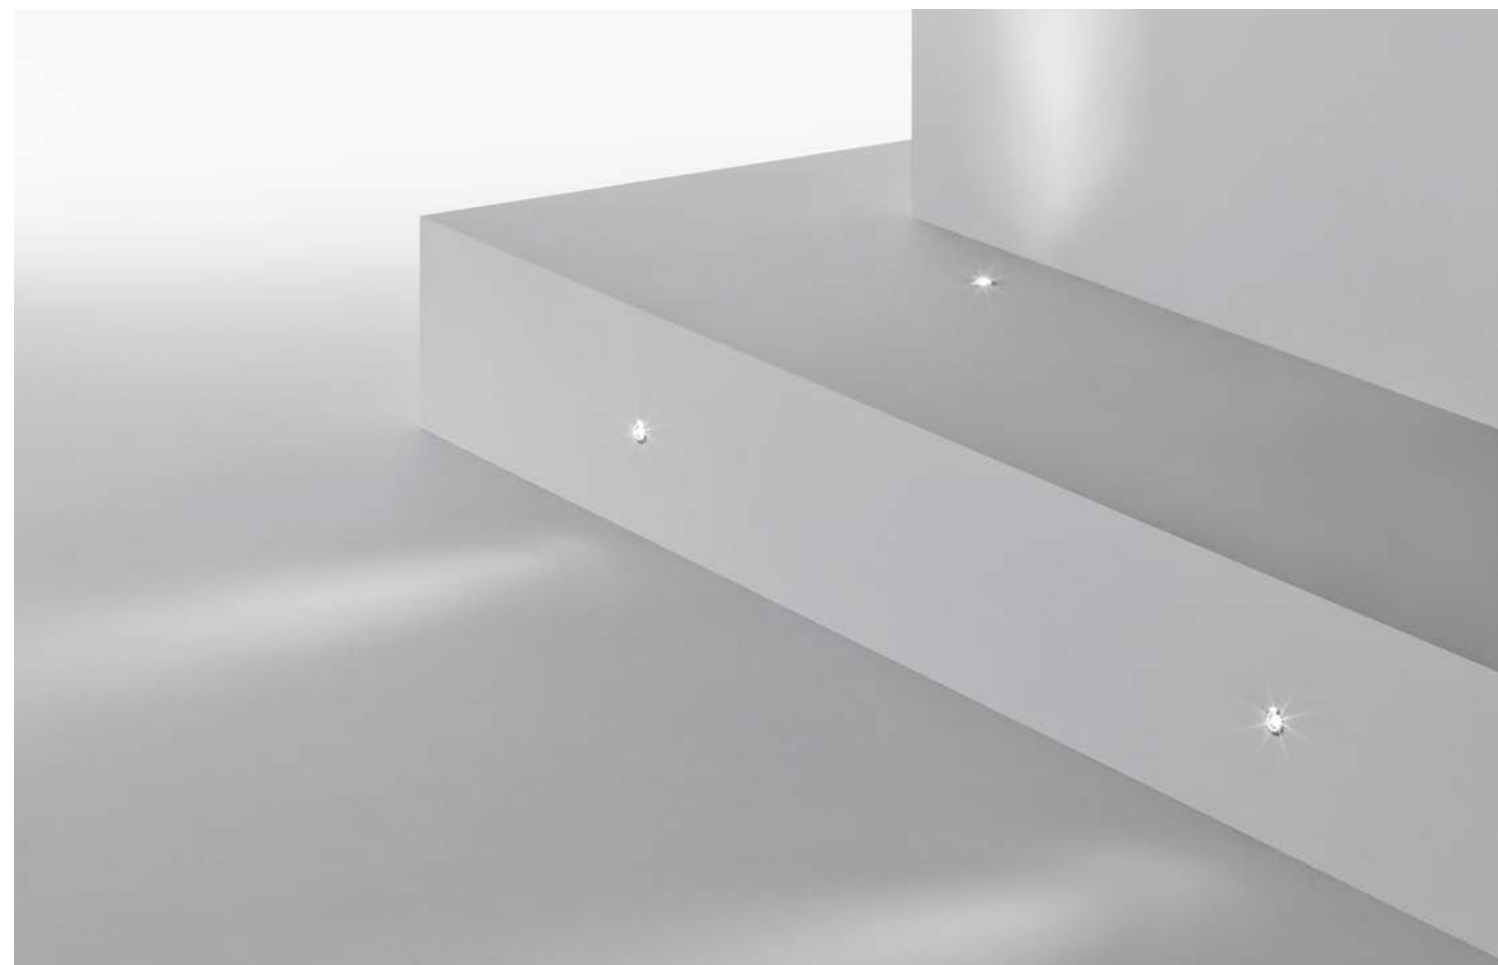

PICO

walk over wall recessed ceiling recessed

walk over

A small product showing as pure light when switched on and disappearing as soon as it is off. Pico, whose name means "small quantities", is a minimal product in design and size. For that reason it can be used in multiple series, especially as step marker.

wall recessed

downlight

collection

walk over

IP68 full dry (2m)
IK 07
500 kg

2 mm flat tempered
extra clear glass

5 m cable length

ø 21 x h. 44 mm

wall recessed

IP68 full dry (2m)
IK 07

2 mm flat tempered
extra clear glass

5 m cable length

ø 21 x h. 44 mm

ceiling recessed

IP68 full dry (2m)
IK 07

2 mm flat tempered
extra clear glass

1,3W | 55 lm (*)
diffuse
transparent glass

48°
1000 cd/klm

(*) Real Data

details

AISI 316 stainless steel body. No visible screws, fixing with o-ring. IP68 protection rating with Full Dry system which avoids condensing inside the product. Installation cast in concrete with a 20-30 cm gravel drainage bed. Outer casing and connector to be ordered separately. External power supply with 12V DC constant current transformer, to be wired in parallel. Only an IP68 connection to the power supply can guarantee the same protection to the appliance. Pre-treatment with atmospheric pressure plasma is carried out on the surface before gluing of the diffuser on Platek products.