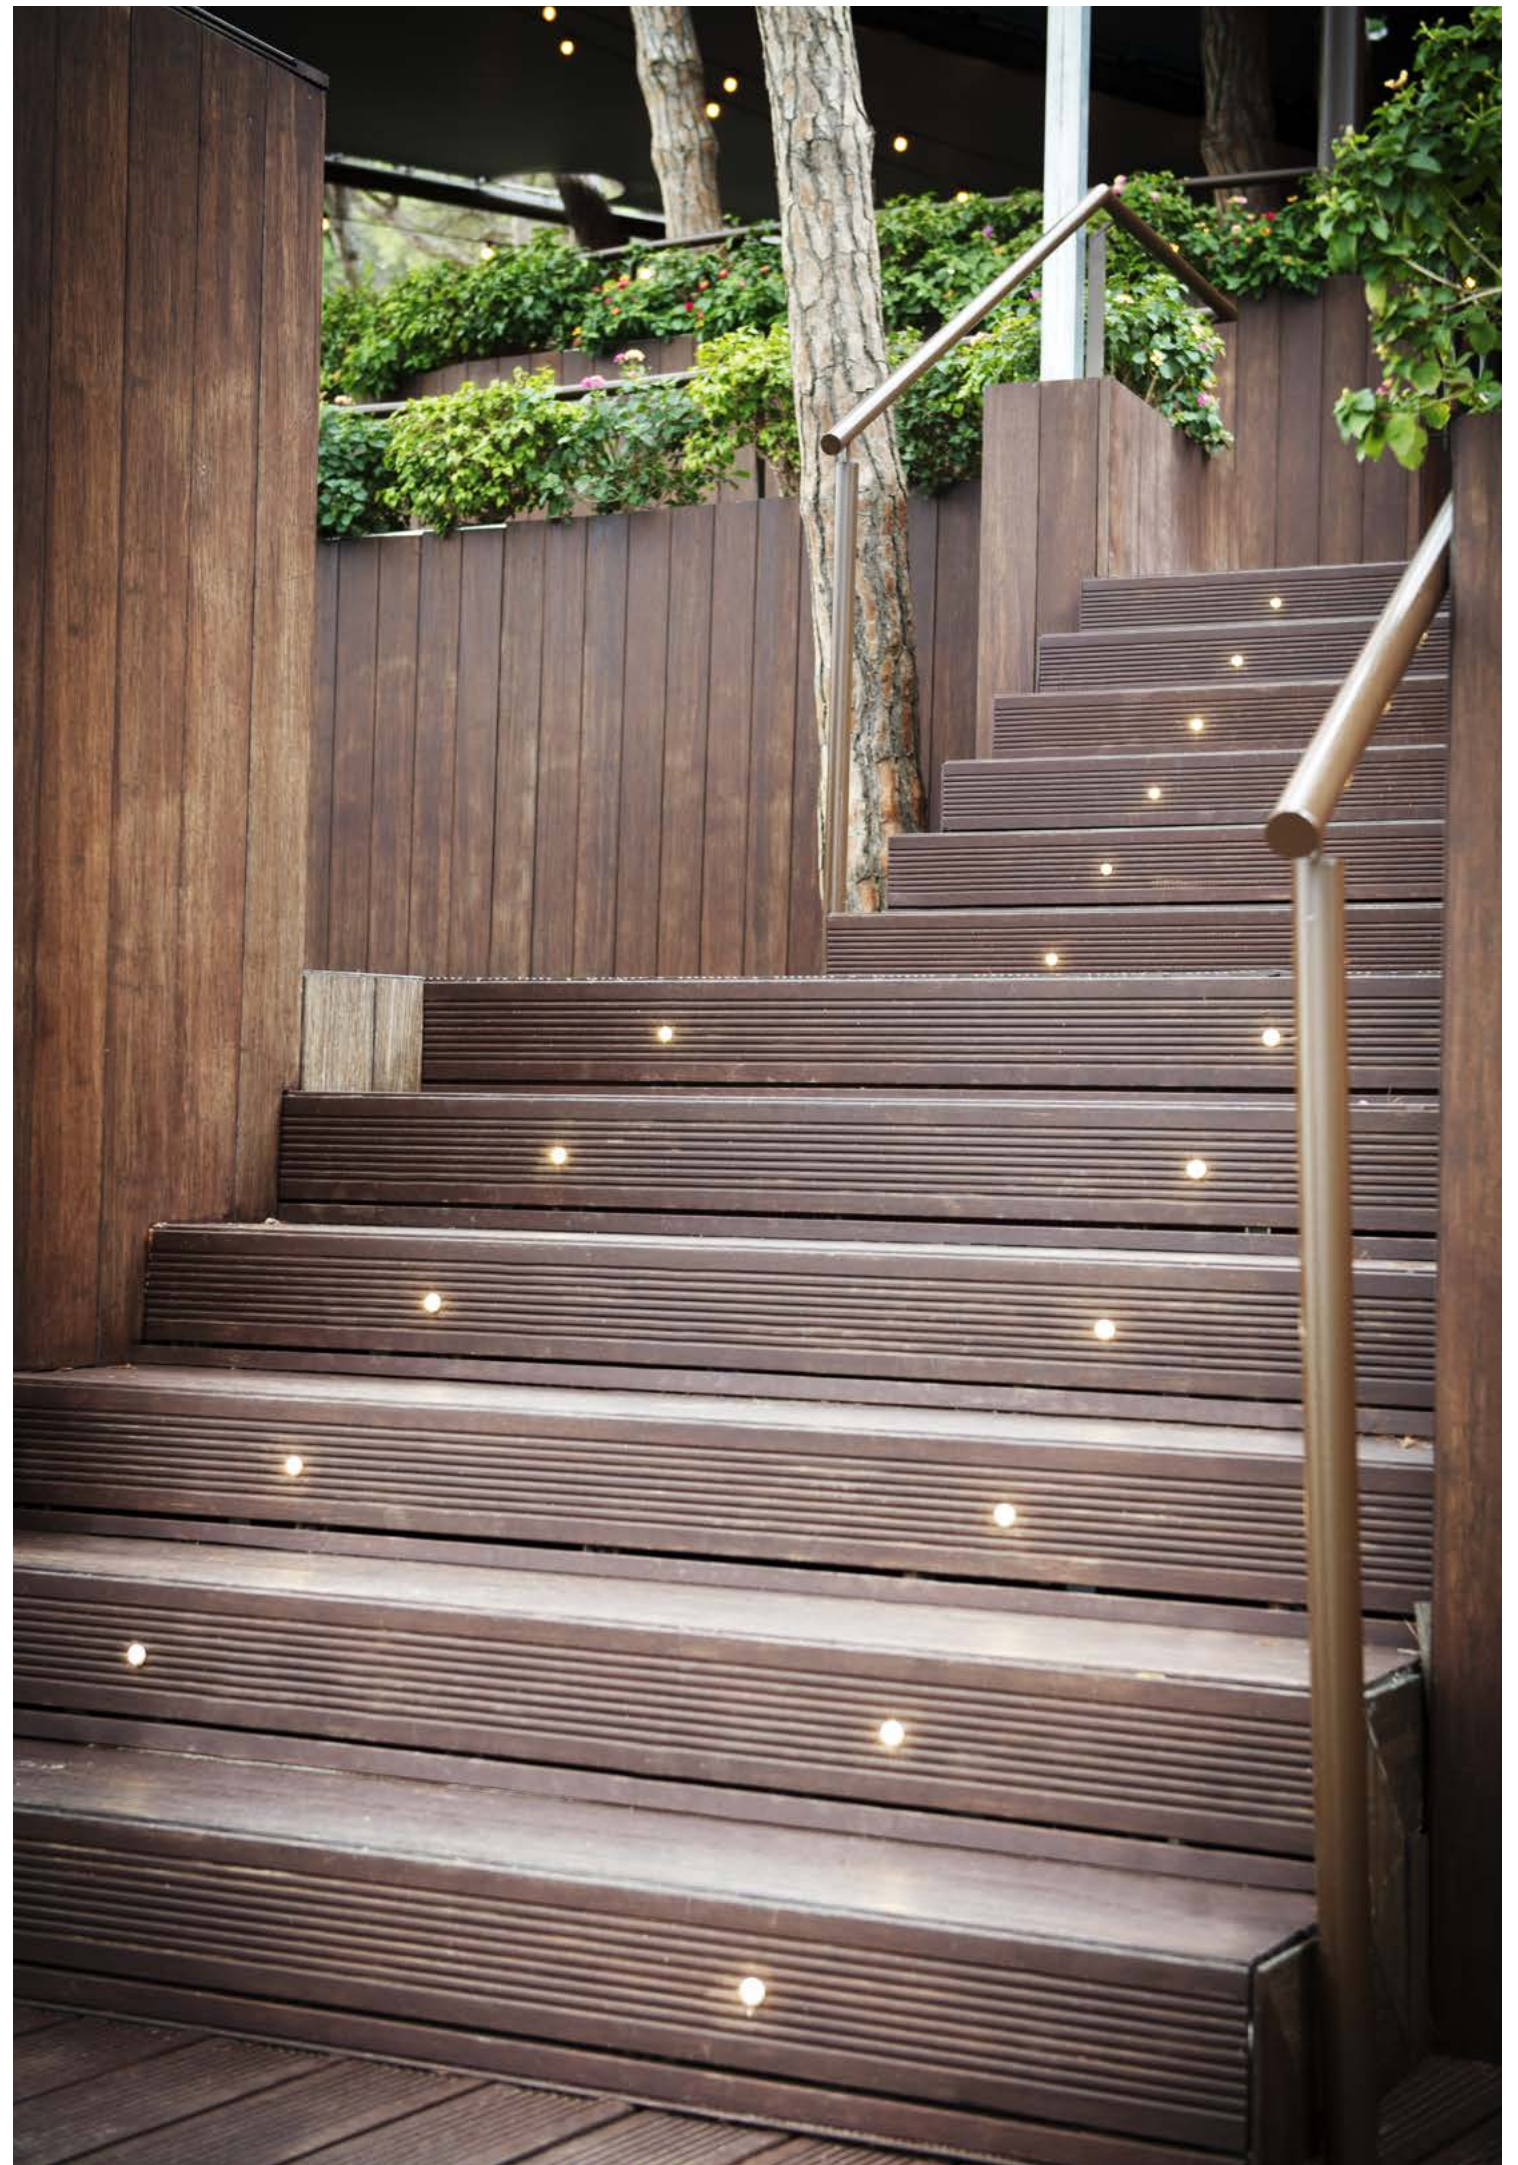

PICO

walk over wall recessed ceiling recessed

walk over

A small product showing as pure light when switched on and disappearing as soon as it is off. Pico, whose name means "small quantities", is a minimal product in design and size. For that reason it can be used in multiple series, especially as step marker.

wall recessed

downlight

collection

walk over

IP68 full dry (2m)
IK 07
500 kg

2 mm flat tempered
extra clear glass

5 m cable length

ø 21 x h. 44 mm