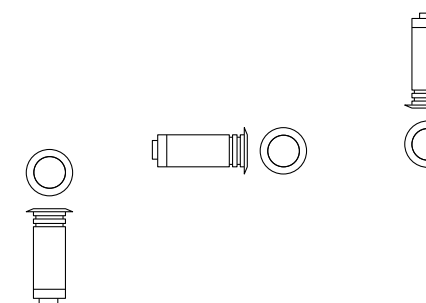

wall recessed

downlight

collection

walk over

IP68 full dry (2m)
IK 07
500 kg

2 mm flat tempered
extra clear glass

5 m cable length

ø 21 x h. 44 mm

wall recessed

IP68 full dry (2m)
IK 07

2 mm flat tempered
extra clear glass

5 m cable length

ø 21 x h. 44 mm

ceiling recessed

IP68 full dry (2m)
IK 07

2 mm flat tempered
extra clear glass

5 m cable length

ø 21 x h. 44 mm
fixing hole ø 17 mm

lighting data

WHITE LED

3000K CRI>80
12V DC

2700K /4000K
available on request

1,3W | 70 lm (*)
spot
transparent glass

20°
5825 cd/klm

1,3W | 55 lm (*)
diffuse
transparent glass

48°
1000 cd/klm

(*) Real Data

details

AISI 316 stainless steel body. No visible screws, fixing with o-ring. IP68 protection rating with Full Dry system which avoids condensing inside the product. Installation cast in concrete with a 20-30 cm gravel drainage bed. Outer casing and connector to be ordered separately. External power supply with 12V DC constant current transformer, to be wired in parallel. Only an IP68 connection to the power supply can guarantee the same protection to the appliance. Pre-treatment with atmospheric pressure plasma is carried out on the surface before gluing of the diffuser on Platek products.