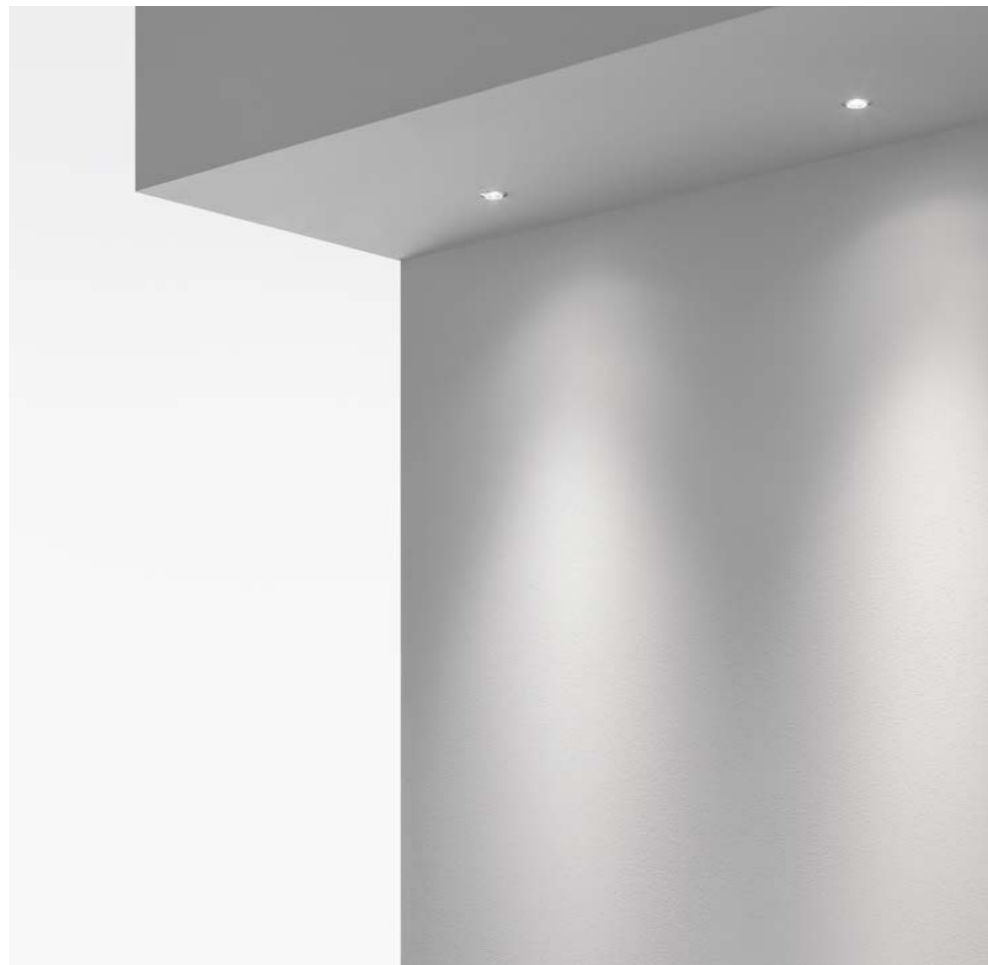

PICO

walk over wall recessed ceiling recessed

walk over

A small product showing as pure light when switched on and disappearing as soon as it is off. Pico, whose name means "small quantities", is a minimal product in design and size. For that reason it can be used in multiple series, especially as step marker.

wall recessed

downlight

collection

walk over

IP68 full dry (2m)
IK 07
500 kg

2 mm flat tempered
extra clear glass

5 m cable length

ø 21 x h. 44 mm

wall recessed

IP68 full dry (2m)
IK 07

2 mm flat tempered
extra clear glass

5 m cable length

ø 21 x h. 44 mm

ceiling recessed

IP68 full dry (2m)
IK 07

2 mm flat tempered
extra clear glass

5 m cable length

ø 21 x h. 44 mm
fixing hole ø 17 mm

lighting data

WHITE LED

3000K CRI>80
12V DC

2700K /4000K
available on request

1,3W | 70 lm (*)
spot
transparent glass

20°
5825 cd/klm