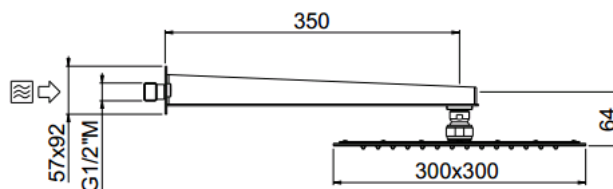

MySlim

Quadro 2 inspectable 300x300
26606C35-CRX

TECHNICAL INFORMATION

One jet non-liming inspectable and serviceable ultra-thin square shower head, 300x300, in chromed stainless steel with 35 cm chromed stainless steel wall arm with square extremities. CHROME

Flow rate:
7 l/min

PICTURE

SPARE PARTS

FEATURES

Rain jet

Non-liming

ecologic

inspectable square

TECHNICAL DRAWING

FINISHINGS