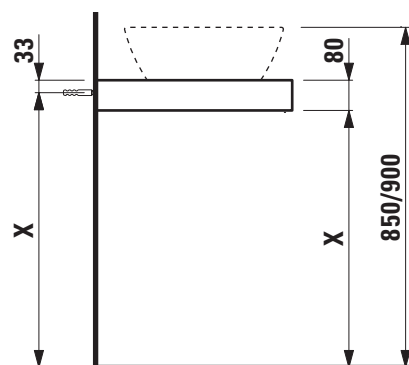

TECHNICAL DRAWINGS / S 1 : 20

B / mm	Ceramic
194	Val s1228.2 (semi-wet-area right)
210	Palomba s1680.2
215	Val s1628.8
225	Kartell by Laufen s1033.4
242	Kartell by Laufen s1233.2 (with tap bank left)
395	Palomba s1680.3
	Living SaphirKeramik s1143.4
	Living Square s1543.5, s1643.2
	Ino s1730.2
	Val s1628.4
	Laufen Pro S s1696.2, s1696.3, s1696.4, s1896.3
	Laufen Pro s1295.3, s1395.1, s1396.1, s1795.1, s1795.2, s1795.3

B / mm	Ceramic
248	Val s1228.1
250	Palomba s1680.1
300	Kartell by Laufen s1033.8
374	Kartell by Laufen s1033.5
400	Val s1228.2 (semi-wet-area left)
447	Living City s1743.7
	Laufen Pro S s1696.7
504	Val s1628.7
652	Kartell by Laufen s1233.2 (with tap bank right)
298	all other from matrix for washtops Case

X = The exact height must be set during installation.