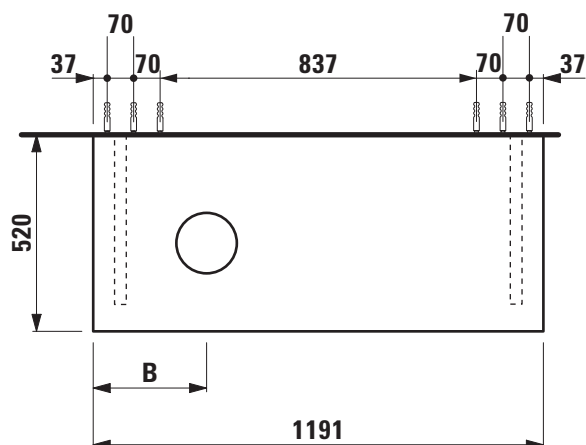

TECHNICAL DRAWINGS / S 1 : 20

B / mm	Ceramic
194	Val s1228.2 (semi-wet-area right)
210	Palomba s1680.2
215	Val s1628.8
225	Kartell by Laufen s1033.4
242	Kartell by Laufen s1233.2 (with tap bank left)
395	Palomba s1680.3
	Living SaphirKeramik s1143.4
	Living Square s1543.5, s1643.2
	Ino s1730.2
	Val s1628.4
	Laufen Pro S s1696.2, s1696.3, s1696.4, s1896.3
	Laufen Pro s1295.3, s1395.1, s1396.1, s1795.1, s1795.2, s1795.3

B / mm	Ceramic
248	Val s1228.1
250	Palomba s1680.1
300	Kartell by Laufen s1033.8
374	Kartell by Laufen s1033.5
400	Val s1228.2 (semi-wet-area left)
447	Living City s1743.7
	Laufen Pro S s1696.7
504	Val s1628.7
652	Kartell by Laufen s1233.2 (with tap bank right)
298	all other from matrix for washtops Case

X = The exact height must be set during installation.